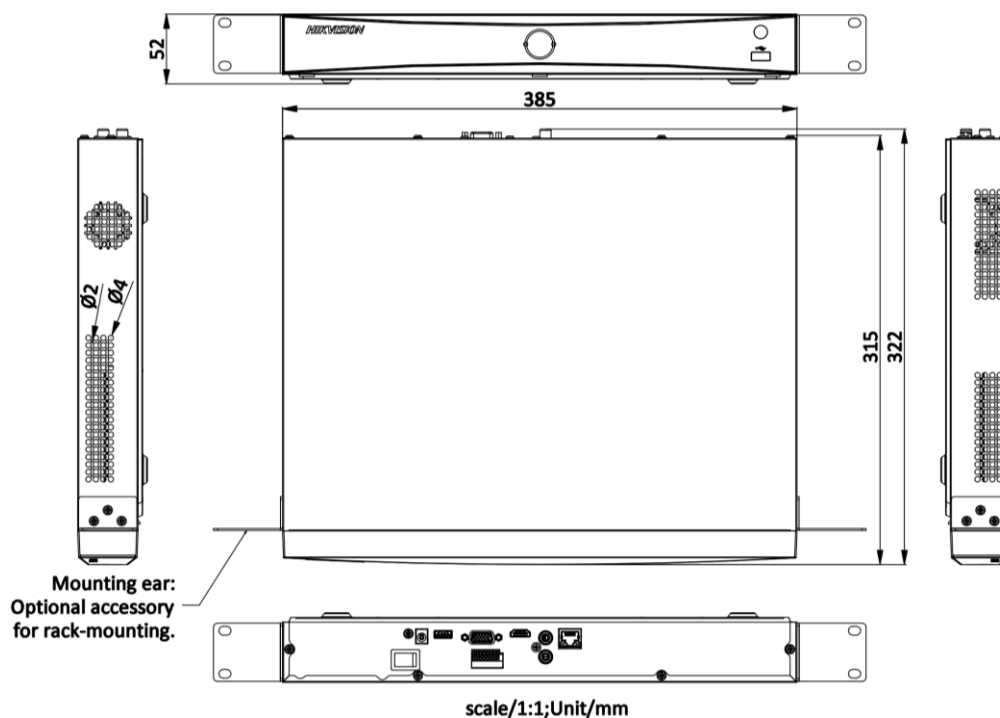

Compatible Browser	IE11, Chrome V57, Firefox V52, Safari V12, Edge V89, or above version
Network Protocol	TCP/IP, DHCP, IPv4, IPv6, DNS, DDNS, NTP, RTSP, SADP, SMTP, SNMP, NFS, iSCSI, ISUP, UPnP™, HTTP, HTTPS
Network Interface	1 RJ-45 10/100/1000 Mbps self-adaptive Ethernet interface
<b>Auxiliary Interface</b>	
SATA	2 SATA interfaces
Capacity	Up to 16 TB capacity for each HDD
USB Interface	Front panel: 2 × USB 2.0; Rear panel: 1 × USB 2.0
Alarm In/Out	4/1
<b>General</b>	
GUI Language	English, Russian, Bulgarian, Hungarian, Greek, German, Italian, Czech, Slovak, French, Polish, Dutch, Portuguese, Spanish, Romanian, Turkish, Japanese, Danish, Swedish Language, Norwegian, Finnish, Korean, Traditional Chinese, Thai, Estonian, Vietnamese, Croatian, Slovenian, Serbian, Latvian, Lithuanian, Uzbek, Kazakh, Arabic, Ukrainian, Kyrgyz, Brazilian Portuguese, Indonesian
Power Supply	12 VDC, 3.3 A
Consumption	≤ 15 W (without HDD)
Working Temperature	-10 °C to 55 °C (14 °F to 131 °F)
Working Humidity	10% to 90%
Dimension (W × D × H)	385 mm × 315 mm × 52 mm (15.2" × 12.4" × 2.0")
Weight	≤ 1 kg (without HDD, 2.2 lb.)
<b>Certification</b>	
CE	EN 55032: 2015, EN 61000-3-2, EN 61000-3-3, EN 50130-4, EN 55035: 2017
Obtained Certification	CE, FCC, IC, CB, KC, UL, Rohs, Reach, WEEE, RCM, UKCA, LOA, BIS

▪ **Physical Interface**

No.	Description	No.	Description
1	LAN network interface	6	USB interface
2	AUDIO IN and AUDIO OUT	7	Power supply
3	ALARM IN and ALARM OUT	8	Power switch
4	HDMI interface	9	GND
5	VGA interface		

▪ **Available Model**

DS-7608NXI-K2(D)

▪ Dimension

**Headquarters**

No.555 Qianmo Road, Binjiang District,  
Hangzhou 310051, China  
T +86-571-8807-5998  
www.hikvision.com

Follow us on social media to get the latest product and solution information.