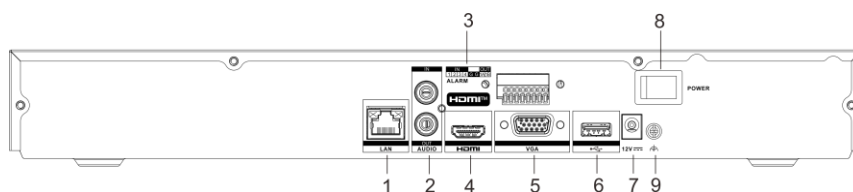

▪ **Physical Interface**

No.	Description	No.	Description
1	LAN network interface	6	USB interface
2	AUDIO IN and AUDIO OUT	7	Power supply
3	ALARM IN and ALARM OUT	8	Power switch
4	HDMI interface	9	GND
5	VGA interface		

▪ **Available Model**

DS-7608NXI-K2(D)