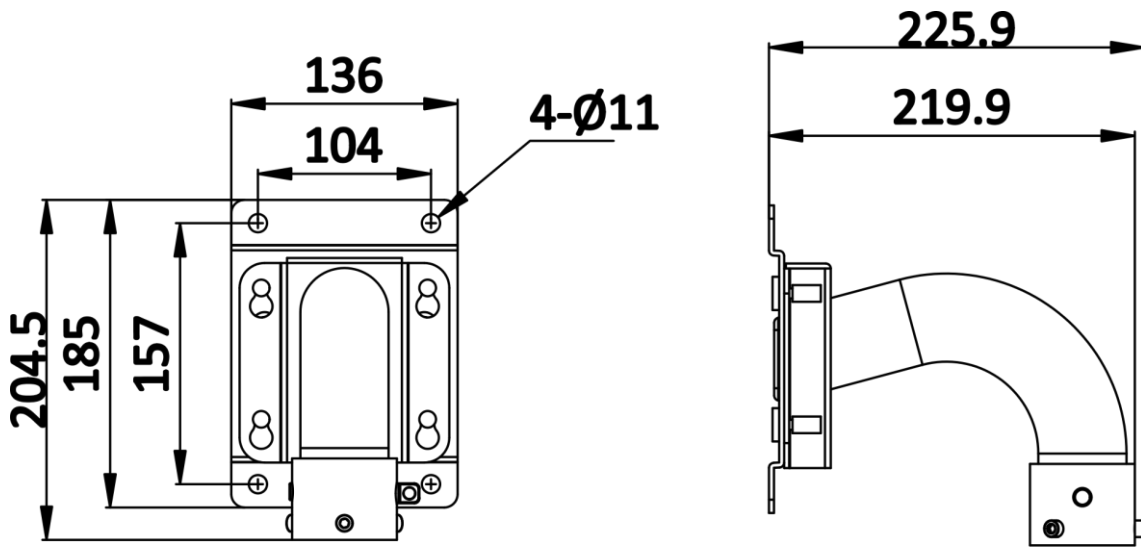

DS-4600ZJ-GSAC

Wall mount

Key Feature

- Wall mount bracket
- SUS316L stainless steel

Specification

Model	DS-4600ZJ-GSAC
Weight	Approx. 2.5 kg (5.51 lb.)
Appearance	Silver moon gray
Material	SUS316L
Dimension	225 × 136 × 170 mm (8.86" × 5.35" × 6.69")

Available Model

DS-4600ZJ-GSAC

Dimension

Unit mm