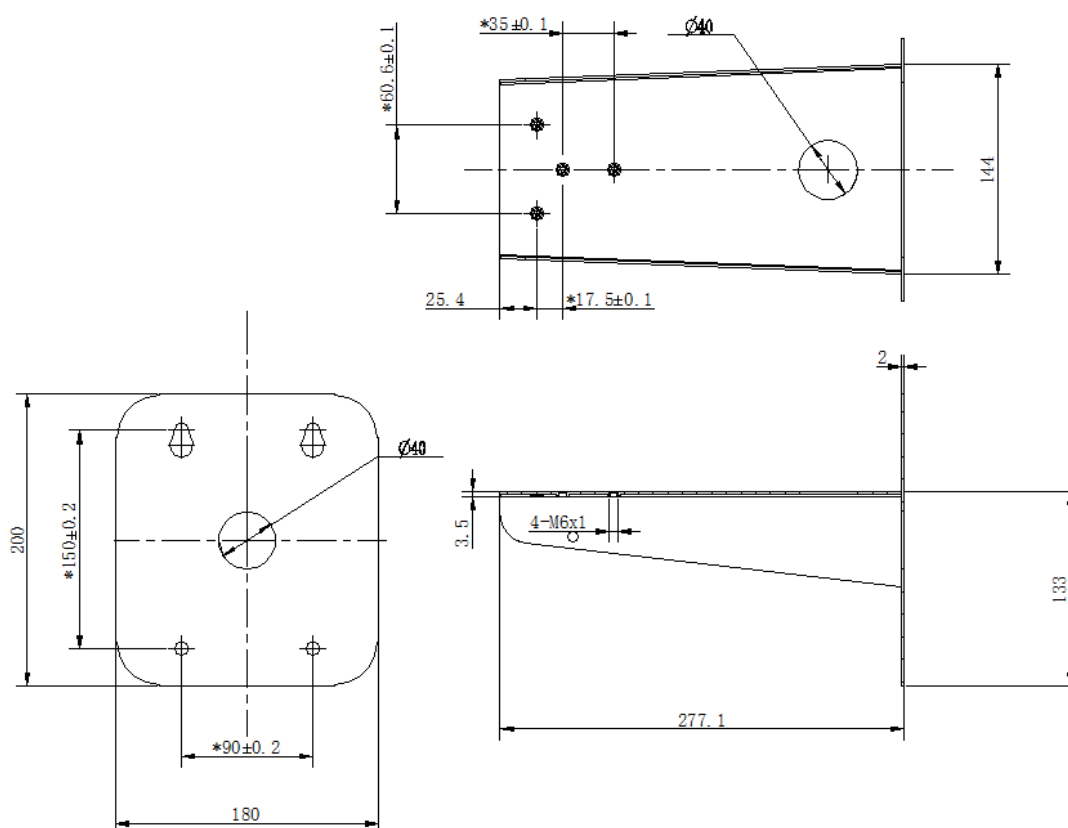

**DS-2702ZJ**  
**Wall Mount**

▪ Specification

Parameters	
Color	HIK-CS-JS
Dimension (mm)	277 mm × 180 mm × 200 mm (10.91" × 7.09" × 7.87")
Weight	1430 g (3.15 lb.)
Material	SECC

▪ Available Model

DS-2702ZJ (OS)

▪ Dimension

**Headquarters**

No.555 Qianmo Road, Binjiang District,  
Hangzhou 310051, China  
T +86-571-8807-5998  
www.hikvision.com

Follow us on social media to get the latest product and solution information.