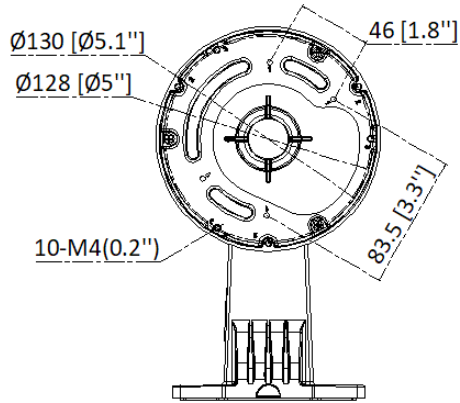

### Key Feature

- Wall mount

### Specification

<b>Model</b>	<b>DS-2200ZJ-WA-140</b>
Color	White
Weight	Approx. 893.5 g ( 2 lb.)
Material	Aluminum + stainless steel + silicone + EVA
Dimension	182.1 mm × 140 mm × 233 mm(7.2" × 5.5" × 9.2")

### Available Model

DS-2200ZJ-WA-140

**Dimension**

Unit: mm(inch)

Camera Mounting Hole (mm)	Camera Mounting Hole (inch)
Double Gang(4*M4)	Double Gang(4*M0.2")
φ130(3*M4)	φ5.1"(3*M0.2")
φ128(3*M4)	φ5"(3*M0.2")

Wall Mounting Hole (mm)	Wall Mounting Hole (inch)
158*85.7(4*φ8.5)	6.2"* 3.4"(4*φ0.3")