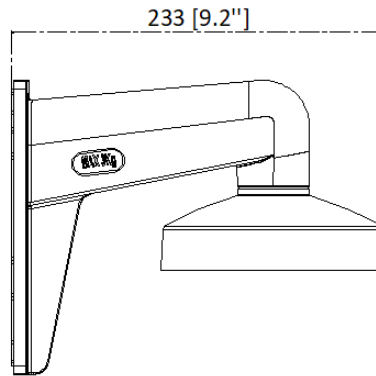

### Key Feature

- Wall mount

### Specification

<b>Model</b>	<b>DS-2200ZJ-WA-140</b>
Color	White
Weight	Approx. 893.5 g ( 2 lb.)
Material	Aluminum + stainless steel + silicone + EVA
Dimension	182.1 mm × 140 mm × 233 mm(7.2" × 5.5" × 9.2")

### Available Model

DS-2200ZJ-WA-140

**Dimension**

Unit: mm(inch)

Camera Mounting Hole (mm)	Camera Mounting Hole (inch)
Double Gang(4*M4)	Double Gang(4*M0.2")
φ130(3*M4)	φ5.1"(3*M0.2")
φ128(3*M4)	φ5"(3*M0.2")

Wall Mounting Hole (mm)	Wall Mounting Hole (inch)
158*85.7(4*φ8.5)	6.2"* 3.4"(4*φ0.3")