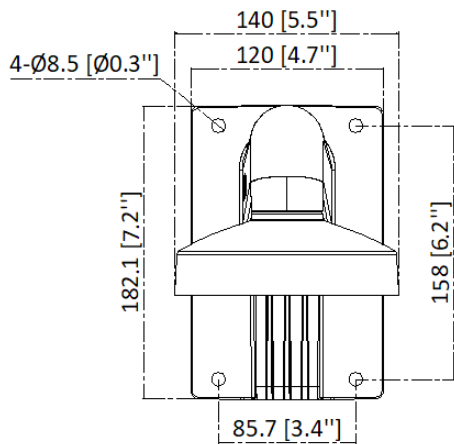

### Specification

<b>Model</b>	<b>DS-2200ZJ-WA-140</b>
Color	White
Weight	Approx. 893.5 g ( 2 lb.)
Material	Aluminum + stainless steel + silicone + EVA
Dimension	182.1 mm × 140 mm × 233 mm(7.2" × 5.5" × 9.2")

### Available Model

DS-2200ZJ-WA-140

**Dimension**

Unit: mm(inch)

Camera Mounting Hole (mm)	Camera Mounting Hole (inch)
Double Gang(4*M4)	Double Gang(4*M0.2")
φ130(3*M4)	φ5.1"(3*M0.2")
φ128(3*M4)	φ5"(3*M0.2")

Wall Mounting Hole (mm)	Wall Mounting Hole (inch)
158*85.7(4*φ8.5)	6.2"* 3.4"(4*φ0.3")