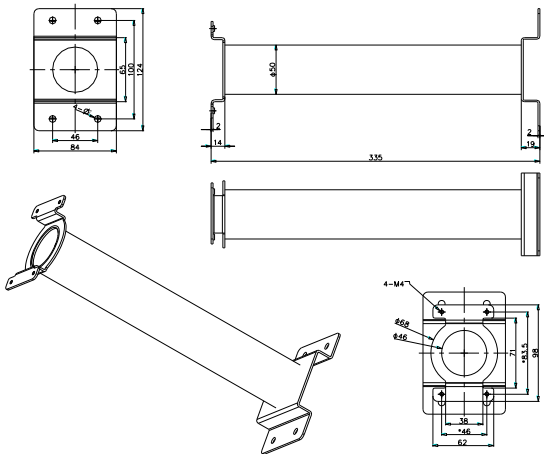

DS-1691ZJ

Pendent Mounting Bracket for PTZ Camera

Features:

- Steel material with surface spray treatment
- Hikvision white

Dimension:

Order Model:

DS-1691ZJ

Parameter:

Model	DS-1691ZJ
Parameters	Pendent Mounting Bracket for PTZ Camera
Appearance	Hikvision White
Material	Steel
Dimension	84×124×335mm
Weight	980g

Notice:

- The bracket should be installed on flat wall
- The wall must be capable of supporting over 3 times as much as the total weight of the camera and the mount.
- The maximum load capacity of the bracket is **4.5KG**

Note: The actual dome camera may vary from the picture above.