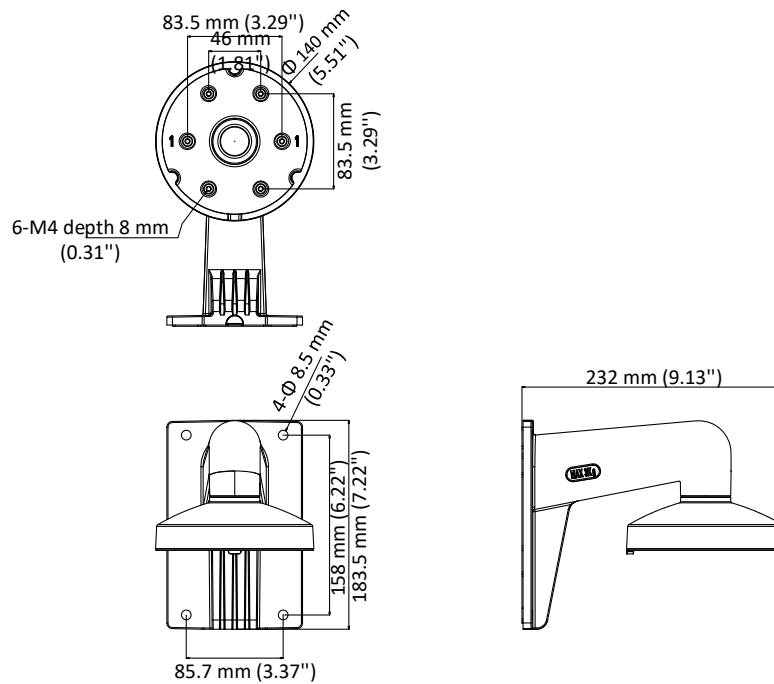

DS-1273ZJ-140(Black)

Wall Mount

Feature

- Aluminium alloy with surface spray treatment
- The cap facilitates the installation
- Adopts waterproof design

Dimension

Available Model

DS-1273ZJ-140(Black)

Parameter

Model	DS-1273ZJ-140(Black)
Parameters	Wall Mount
Appearance	Black
Material	Aluminium Alloy
Dimension	Φ 140 mm × 183.5 mm × 232 mm (Φ 5.50" × 7.20" × 9.10")
Weight	777 g (1.71 lb.)

Note

- The mount should be installed on the flat surface.
- The wall should be capable of supporting at least 3 times as much as the total weight of the camera and the mount.
- The maximum load capacity of the mount is 3 kg (6.6 lb.).