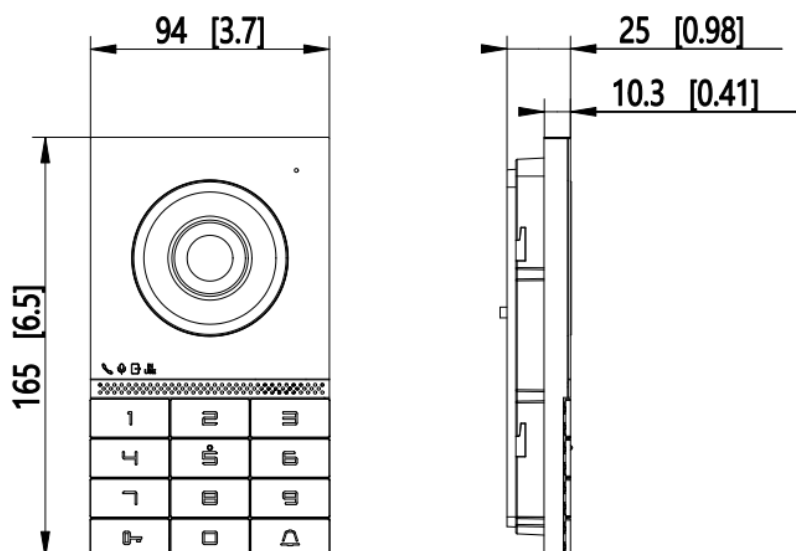

DS-KV7023EY-IME2
2-wire HD villa door station

- 2MP HD Camera
- Support PIN Code
- Plug&play
- Support M1 card reader
- IK08
- IP65

▪ Specification

System parameters	
Operating system	Embedded Linux operation system
ROM	4 GB
RAM	256 MB
CPU	Embedded Processor
Display parameters	
Screen size	NA
Operation method	NA
Type	NA
Resolution	NA
Video parameters	
Supplement light	Low illumination, IR supplement lights
Video standard	H.264
Lens	1
FOV	Horizontal: 135°, Vertical: 85°
WDR	Support
Resolution	2 MP
Audio parameters	
Audio input	Built-in omnidirectional microphone
Audio compression standard	G.711 U, G.726
Audio output	Built-in loudspeaker (More than 80 dB within 30 cm)
Audio compression bitrate	64 Kbps
Audio quality	Noise suppression and echo cancellation
Volume adjustment	Adjustable
Capacity	
User capacity	2000
Linked indoor station capacity	Max.400
Sub door station capacity	16
Network parameters	
Wired network	10/100 Mbps self-adaptive through 2-wire interface
Wi-Fi	Only AP mode for configuration
Bluetooth	NA
3G/4G	NA
Device interfaces	
Alarm input	2 (supports Exit button or Door contact input)
Network interface	NA
TAMPER	1
Exit button	1
Door contact input	1
RS-485	1
Wiegand	NA
TF card	NA
Alarm output	NA
DIP switch	6 decimal DIP switch

▪ Available Model

DS-KV7023EY-IME2

▪ Dimension

Unit: mm [inch]

SCALE	1:1
-------	-----

See Far, Go Further

www.hikvision.com
support@hikvision.com