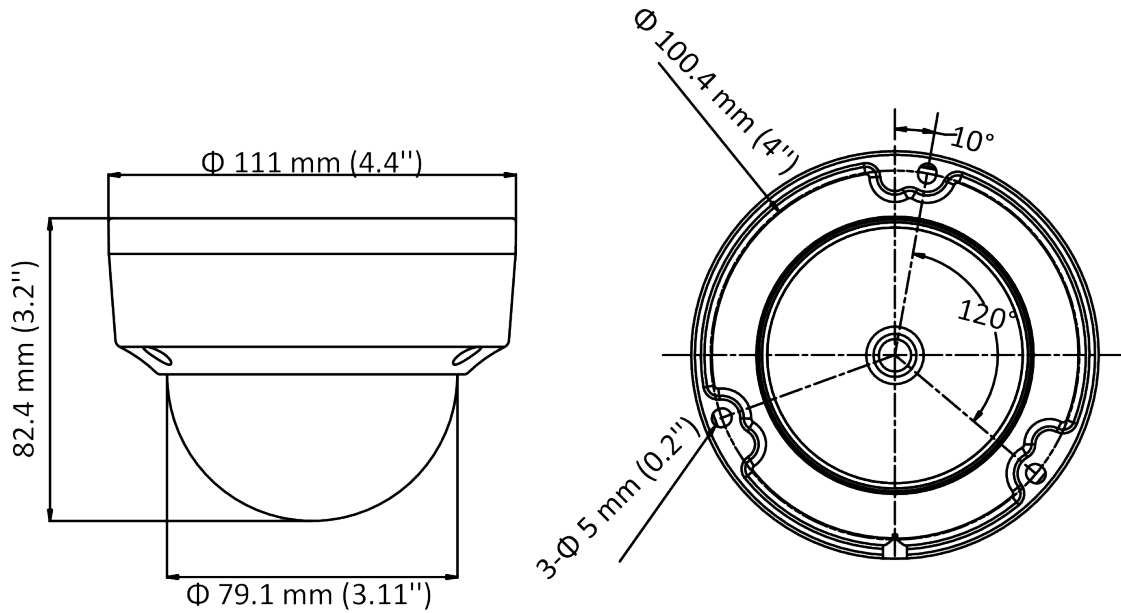

## DS-2CE57H0T-VPITF(C) 5 MP Camera

- 5 MP, 2560 × 1944 resolution
- 2.8 mm, 3.6 mm, 6 mm fixed focal lens
- Smart IR, up to 20 m IR distance
- 4 in 1 video output (switchable TVI/AHD/CVI/CVBS)
- IP67, IK10

## Specification

Camera	
Image Sensor	5 MP CMOS
Signal System	PAL/NTSC
Resolution	2560 (H) × 1944 (V)
Frame Rate	TVI: 5M@20fps, 4M@30fps, 4M@25fps, 1080p@30fps, 1080p@25fps AHD: 5M@20fps, 4M@30fps, 4M@25fps CVI: 4M@30fps, 4M@25fps CVBS: PAL/NTSC
Min. illumination	0.01 Lux@(F1.2, AGC ON), 0 Lux with IR
Shutter Time	PAL: 1/25 s to 1/50, 000 s NTSC: 1/30 s to 1/50, 000 s
Lens	2.8 mm, 3.6 mm, 6 mm fixed lens
Field of View	2.8 mm, horizontal FOV: 85°, vertical FOV: 63°, diagonal FOV:110° 3.6 mm, horizontal FOV: 80°, vertical FOV: 63°, diagonal FOV:105° 6 mm, horizontal FOV: 57°, vertical FOV: 43°, diagonal FOV:72°
Lens Mount	M12
Day & Night	ICR
WDR (Wide Dynamic Range)	Digital WDR
Angle Adjustment	Pan: 0 to 355°, Tilt: 0 to 75°, Rotation: 0 to 355°
Menu	
Image Mode	STD/HIGH-SAT
AGC	Yes
Day/Night Mode	Auto/Color/BW (Black and White)
White Balance	Auto/Manual
AE (Auto Exposure) Mode	DWDR/BLC/HLC/Global
Noise Reduction	2D DNR
Language	English
Function	Brightness, Sharpness, Mirror, Smart IR
Interface	
Video Output	Switchable TVI/AHD/CVI/CVBS
General	
Operating Conditions	-40 °C to 60 °C (-40 °F to 140 °F), humidity 90% or less (non-condensing)
Power Supply	12 VDC ± 25%
Power Consumption	Max. 4.3 W
Protection Level	IP67, IK10
Material	Metal
IR Range	Up to 20 m
Communication	HIKVISION-C

General	
Dimensions	Φ 100.4 mm × 82.4 mm (Φ 4" × 3.2")
Weight	Approx. 362 g (0.80 lb.)

**Available Model**

DS-2CE57H0T-VPITF(C)

**Dimension**

**Accessory**

**DS-1259ZJ**  
Inclined-Ceiling Mount

**DS-1271ZJ-110**  
Pendant Mount