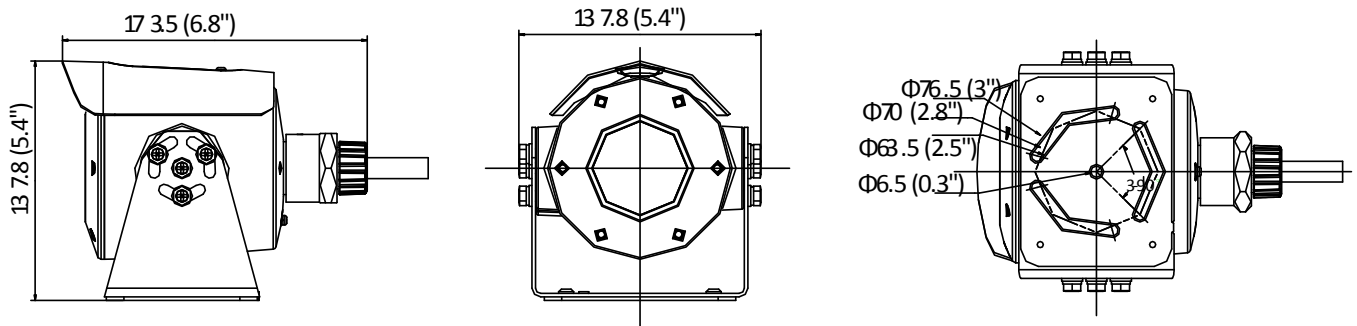

Dimension

Unit mm (inch)