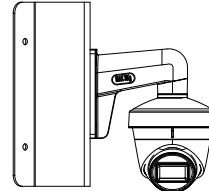

Specification

Camera	
Image Sensor	5 megapixel progressive scan CMOS
Signal System	PAL/NTSC
Resolution	2560 (H) × 1944 (V)
Min. Illumination	Color: 0.003 Lux@(F1.2, AGC ON), 0 Lux with IR
Frame Rate	TVI: 2 MP@25fps, 2 MP@30fps, 4 MP@25fps, 4 MP@30fps, 5 MP@20fps AHD: 4 MP@25fps, 4 MP@30fps, 5 MP@20fps CVI: 4 MP@25fps, 4 MP@30fps CVBS: PAL, NTSC
Shutter Time	PAL: 1/25 s to 1/50,000 s NTSC: 1/30 s to 1/50,000 s
Lens	2.8 mm, 3.6 mm, 6 mm, 8 mm, 12 mm fixed lens
Horizontal Field of View	98° (2.8 mm), 78° (3.6 mm), 48° (6 mm), 37° (8 mm), 23° (12 mm)
Lens Mount	M12
Day & Night	IR cut filter
Angle Adjustment (Bracket)	Pan: 0° to 360°, Tilt: 0° to 75°, Rotate: 0° to 360°
Synchronization	Internal synchronization
WDR (Wide Dynamic Range)	≥ 130 dB
Menu	
AGC	Yes
Day/Night Mode	Auto/Color/BW (Black and White)
White Balance	Auto/Manual
BLC (Backlight Compensation)	Yes
WDR	Yes
3D DNR	Level 1 to 9
Privacy Mask	4 programmable privacy masks
Motion Detection	4 programmable areas
Language	English
Functions	Brightness, Sharpness, 3D DNR, Mirror, Smart IR
Interface	
Video Output	1 HD analog output
Switch Button	TVI/AHD/CVI/CVBS
General	
Operating Conditions	-40 °C to 60 °C (-40 °F to 140 °F), humidity: 90% or less (non-condensation)
Power Supply	12 VDC ±25%
Power Consumption	Max. 5.8 W
Protection Level	IP67
Material	Enclosure: Plastic Main body: Metal
IR Range	Up to 60 m
Communication	Up the coax, Protocol: HIKVISION-C (TVI output)
Dimensions	∅ 109.82 mm × 91.03 mm (∅ 4.32" × 3.6")
Weight	Approx. 310 g (0.68 lb.)

Order Models

DS-2CE78H8T-IT3F

Dimension

Accessory

DS-1272ZJ-110-TRS
Wall Mount

DS-1275ZJ-SUS
Vertical Pole Mount

DS-1276ZJ-SUS
Corner Mount

DS-1281ZJ-S
Inclined Ceiling Mount