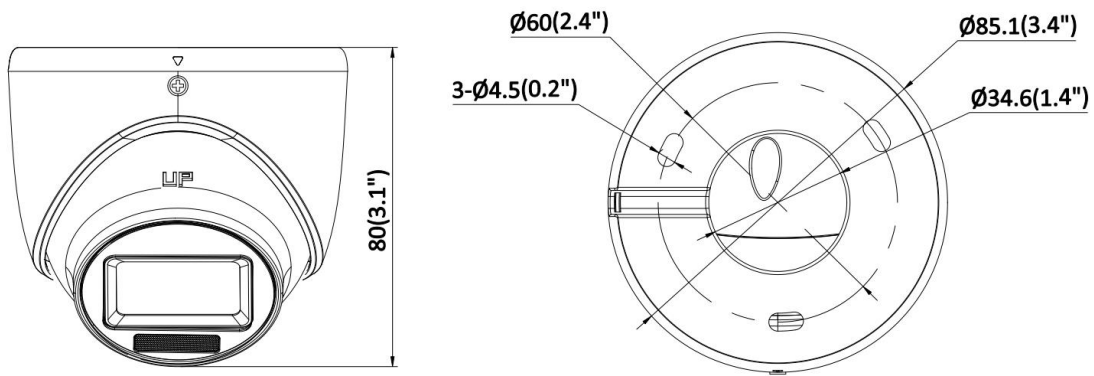

▪ Specification

Camera	
Image Sensor	2 MP CMOS
Max. Resolution	1920 (H) × 1080 (V)
Min. Illumination	0.02 Lux @ (F2.2, AGC ON), 0 Lux with IR
Shutter Time	PAL: 1/25 s to 1/50,000 s; NTSC: 1/30 s to 1/50,000 s
Day & Night	ICR
Angle Adjustment	Pan: 0 to 360°, Tilt: 0 to 75°, Rotate: 0 to 360°
Signal System	PAL/NTSC
Lens	
Lens Type	2.8 mm, 3.6 mm fixed focal lens
Focal Length & FOV	2.8 mm, horizontal FOV: 97°, vertical FOV: 54°, diagonal FOV: 113° 3.6 mm, horizontal FOV: 77°, vertical FOV: 43°, diagonal FOV: 90°
Lens Mount	M12
Illuminator	
Supplement Light Type	White Light,IR
Supplement Light Range	IR : Up to 20 m White Light : Up to 20 m
Image	
Image Parameters Switch	STD/HIGH-SAT/HIGHLIGHT
Image Settings	Brightness, Sharpness, Smart IR
Frame Rate	TVI: 1080p @ 30 fps, 1080p @ 25 fps AHD: 1080p @ 30 fps, 1080p @ 25 fps CVI: 1080p @ 30 fps, 1080p @ 25 fps CVBS: PAL/NTSC
Wide Dynamic Range (WDR)	Digital WDR
Image Enhancement	DWDR/BLC/HLC/Global
White Balance	Auto/Manual
AGC	Yes
Interface	
Video Output	Switchable TVI/AHD/CVI/CVBS
General	
Material	Metal
Dimension	Ø85.1mm × 80 mm (Ø3.4" x 3.1")
Weight	Max. 290 g (0.64 lb.)
Operating Condition	-40 °C to 60 °C (-40 °F to 140 °F). Humidity: 90% or less (non-condensation)
Communication	HIKVISION-C
Language	English
Power Supply	12 VDC ± 25%, Max. 3.5 W *You are recommended to use one power adapter to supply the power for one camera.
Approval	
Protection	IP67

▪ **Available Model**

DS-2CE76D0T-EXLMF(2.8mm)

DS-2CE76D0T-EXLMF(3.6mm)

▪ **Dimension**

Unit: mm (inch)

▪ **Accessory**

▪ **Optional**

DS-1272ZJ-110-TRS Wall mount	DS-1275ZJ-SUS Vertical pole mount	DS-1276ZJ-SUS Corner mount	DS-1280ZJ-XS Junction box	DS-2280ZJ Wall mount
				