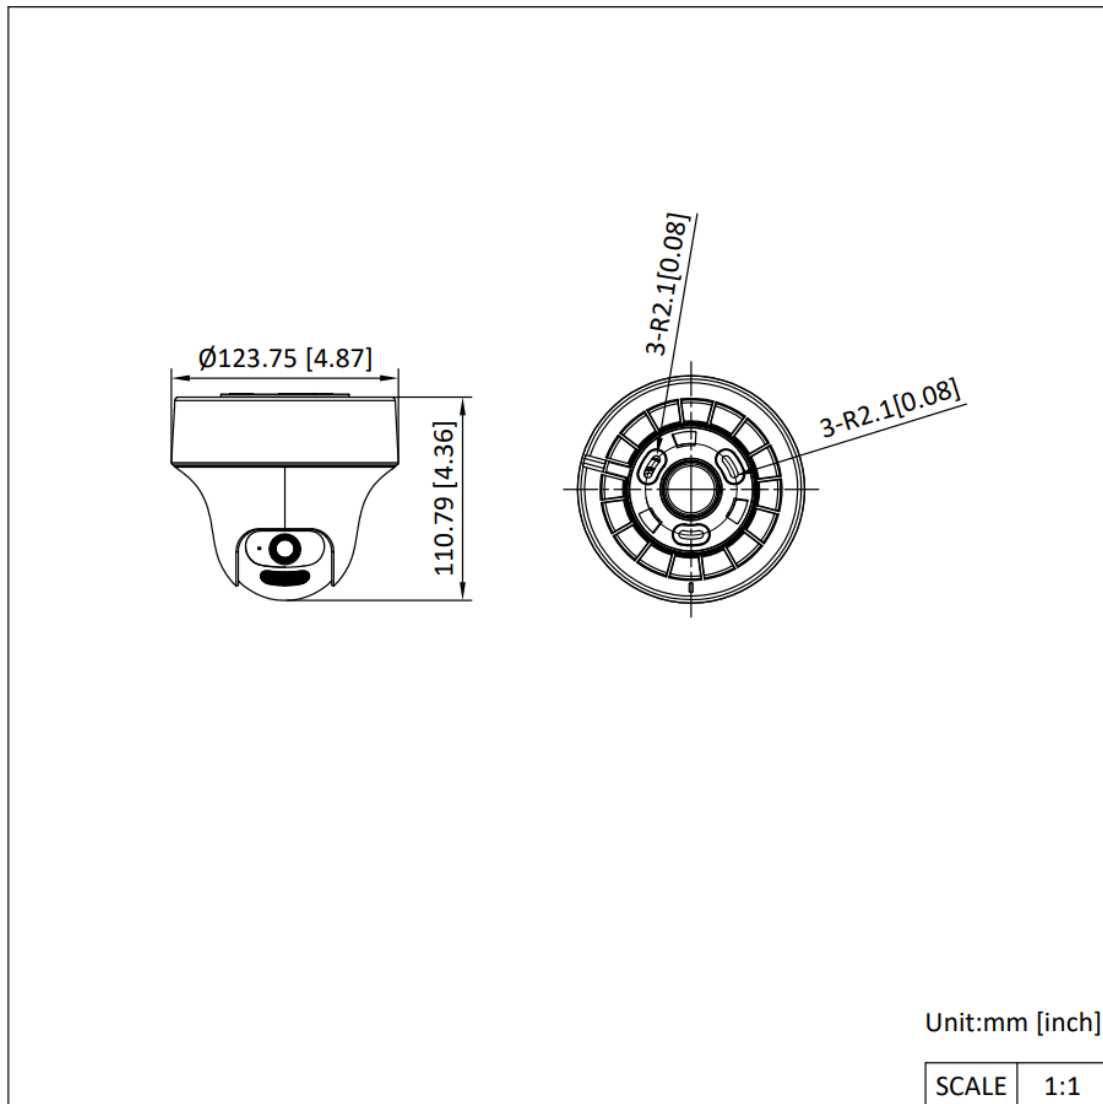

General	
Power	12 VDC ± 25%, max.10.5 W
Material	Plastic
Dimension	∅123.7 mm × 110.8 mm (4.87" × 4.36")
Weight	Approx. 345 g (0.76 lb.)
Operating Condition	-40 °C to 60 °C (-40 °F to 140 °F). Humidity 90% or less (non-condensing)
Communication	HIKVISION-C
Language	English

▪ **Available Model**

DS-2CE70D0T-PTLXTS(2.8mm)

DS-2CE70D0T-PTLXTS(3.6mm)

▪ **Dimension**