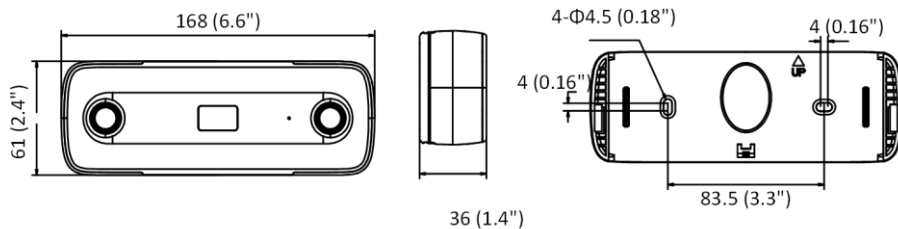

Power Consumption	12 VDC, 0.66 A, max. 8 W, PoE (802.3 af, 36 to 57 VDC), 0.23 A to 0.14 A, max. 8.3 W
Material	Front cover: plastic, camera body: metal
Dimensions	With -V: 168 mm × 61 mm × 41 mm (6.6" × 2.4" × 1.6") Without -V: 168 mm × 61 mm × 36 mm (6.6" × 2.4" × 1.4") With Package: 235 mm × 120 mm × 125 mm (9.2" × 4.7" × 4.9")
Weight	Camera: Approx. 435 g (1 lb.) With package: 725 g (1.6 lb)
Approval	
EMC	47 CFR Part 15, Subpart B; EN 55032: 2015, EN 61000-3-2: 2014, EN 61000-3-3: 2013, EN 50130-4: 2011 +A1: 2014; AS/NZS CISPR 32: 2015; ICES-003: Issue 6, 2016; KN 32: 2015, KN 35: 2015
Safety	UL 60950-1, IEC 60950-1:2005 + Am 1:2009 + Am 2:2013, EN 60950-1:2005 + Am 1:2009 + Am 2:2013, IS 13252(Part 1):2010+A1:2013+A2:2015
Environment	2011/65/EU, 2012/19/EU, Regulation (EC) No 1907/2006
Protection	With -V model: IP67 (IEC 60529-2013)

Available Model

DS-2CD6825G0/C-I (2 mm), DS-2CD6825G0/C-IS (2 mm), DS-2CD6825G0/C-IV (2 mm), DS-2CD6825G0/C-IVS (2 mm)

Dimension

Without -V Model:

With -V Model:

Installation Recommendation

Following table shows the relations among focal length, mounting height, and max. detection span of typical values. For detailed installation advice, please contact the technical support of HIKVISION.