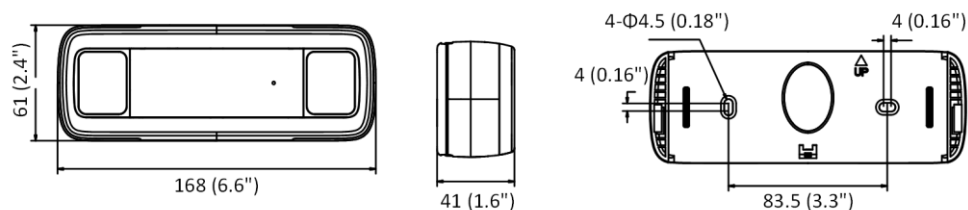

Power Consumption	12 VDC, 0.66 A, max. 8 W, PoE (802.3 af, 36 to 57 VDC), 0.23 A to 0.14 A, max. 8.3 W
Material	Front cover: plastic, camera body: metal
Dimensions	With -V: 168 mm × 61 mm × 41 mm (6.6" × 2.4" × 1.6") Without -V: 168 mm × 61 mm × 36 mm (6.6" × 2.4" × 1.4") With Package: 235 mm × 120 mm × 125 mm (9.2" × 4.7" × 4.9")
Weight	Camera: Approx. 435 g (1 lb.) With package: 725 g (1.6 lb)
Approval	
EMC	47 CFR Part 15, Subpart B; EN 55032: 2015, EN 61000-3-2: 2014, EN 61000-3-3: 2013, EN 50130-4: 2011 +A1: 2014; AS/NZS CISPR 32: 2015; ICES-003: Issue 6, 2016; KN 32: 2015, KN 35: 2015
Safety	UL 60950-1, IEC 60950-1:2005 + Am 1:2009 + Am 2:2013, EN 60950-1:2005 + Am 1:2009 + Am 2:2013, IS 13252(Part 1):2010+A1:2013+A2:2015
Environment	2011/65/EU, 2012/19/EU, Regulation (EC) No 1907/2006
Protection	With -V model: IP67 (IEC 60529-2013)

Available Model

DS-2CD6825G0/C-I (2 mm), DS-2CD6825G0/C-IS (2 mm), DS-2CD6825G0/C-IV (2 mm), DS-2CD6825G0/C-IVS (2 mm)

Dimension

Without -V Model:

With -V Model:

Installation Recommendation

Following table shows the relations among focal length, mounting height, and max. detection span of typical values. For detailed installation advice, please contact the technical support of HIKVISION.

Focal Length (mm)	Mounting Height (m)	Max. Detection Span (m)
2	2.1	1.02
2	2.6	2.30
2	3.1	3.58
2	3.6	4.86
2	4.1	6.14
2	4.6	5.50
2	5.1	6.45
2	5.6	7.40
2	6	8.16

Distributed by

**HIKVISION®****Headquarters**