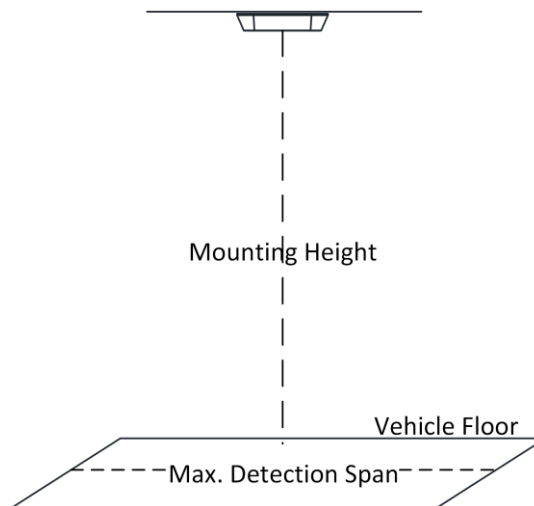

Power Consumption	12 VDC, 0.66 A, max. 8 W, PoE (802.3 af, 36 to 57 VDC), 0.23 A to 0.14 A, max. 8.3 W
Material	Front cover: plastic, camera body: metal
Dimensions	With -V: 168 mm × 61 mm × 41 mm (6.6" × 2.4" × 1.6") Without -V: 168 mm × 61 mm × 36 mm (6.6" × 2.4" × 1.4") With Package: 235 mm × 120 mm × 125 mm (9.2" × 4.7" × 4.9")
Weight	Camera: Approx. 435 g (1 lb.) With package: 725 g (1.6 lb)
Approval	
EMC	47 CFR Part 15, Subpart B; EN 55032: 2015, EN 61000-3-2: 2014, EN 61000-3-3: 2013, EN 50130-4: 2011 +A1: 2014; AS/NZS CISPR 32: 2015; ICES-003: Issue 6, 2016; KN 32: 2015, KN 35: 2015
Safety	UL 60950-1, IEC 60950-1:2005 + Am 1:2009 + Am 2:2013, EN 60950-1:2005 + Am 1:2009 + Am 2:2013, IS 13252(Part 1):2010+A1:2013+A2:2015
Environment	2011/65/EU, 2012/19/EU, Regulation (EC) No 1907/2006
Protection	With -V model: IP67 (IEC 60529-2013)

Available Model

DS-2CD6825G0/C-I (2 mm), DS-2CD6825G0/C-IS (2 mm), DS-2CD6825G0/C-IV (2 mm), DS-2CD6825G0/C-IVS (2 mm)

Dimension

Without -V Model:

With -V Model:

Installation Recommendation

Following table shows the relations among focal length, mounting height, and max. detection span of typical values. For detailed installation advice, please contact the technical support of HIKVISION.

Focal Length (mm)	Mounting Height (m)	Max. Detection Span (m)
2	2.1	1.02
2	2.6	2.30
2	3.1	3.58
2	3.6	4.86
2	4.1	6.14
2	4.6	5.50
2	5.1	6.45
2	5.6	7.40
2	6	8.16

Distributed by

**HIKVISION®****Headquarters**