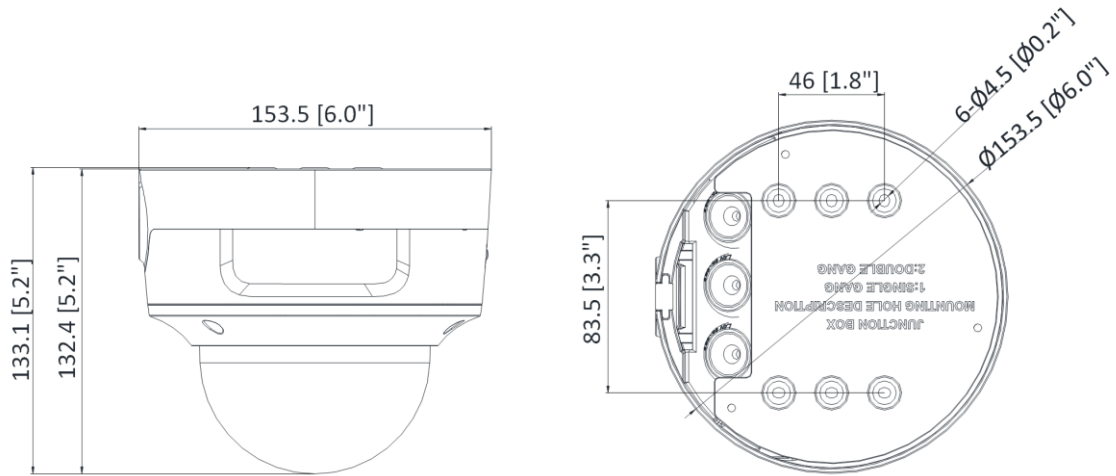

▪ **Dimension**

Unit: mm (inch)

▪ **Accessory**

▪ **Optional**

DS-1473ZJ-155B Wall Mount	DS-1473ZJ-155 Wall Mount	DS-1476ZJ-SUS Corner Mount	DS-1475ZJ-SUS Vertical Pole Mount	DS-1227ZJ-DM37 In-Ceiling Mount
DS-1471ZJ-155 Pendant Mount