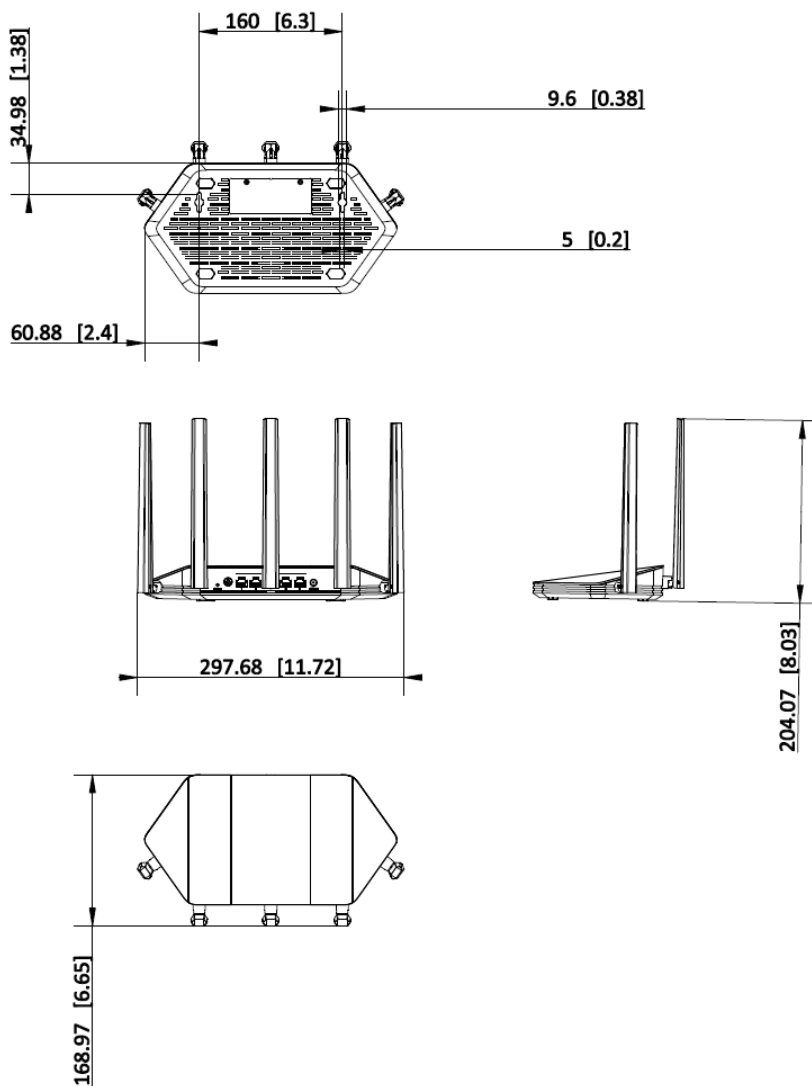

## ▪ Specification

General	
Product Dimension (W × H × D)	281.7 mm × 145.0 mm × 204.1 mm
Package Dimension (W × H × D)	365 mm × 340 mm × 73 mm
Net Weight	0.40 kg
Packing List	3000Mbps Wi-Fi6 Router x 1 Power Supply Adaptor x 1 CAT5e Network Cable x 1 Quick Start Guide x 1 Regulatory Compliance and Safety Information x 1
Packing Method	Single pack
Working Temperature	0 °C to 40 °C (32 °F to 104 °F)
Working Humidity	10% to 90% RH non-condensing
Storage Temperature	-40 °C to 70 °C (-40 °F to 158 °F)
Storage Humidity	5% to 95% RH non-condensing
Installation Mode	Desktop installation
Max. Power Consumption	≤12 W
Gross Weight	0.790 kg
Wireless Parameter	
Data Rate	≤ 3000 Mbps 5GHz: 2402Mbps 2.4GHz: 574Mbps
Wireless Standard	IEEE 802.11a/n/ac/ax @5GHz IEEE 802.11b/g/n/ax @2.4GHz
Working Frequency Band	2.4 GHz, 5 GHz
Transmitting Power	CE: < 20dBm(2.4GHz) < 23dBm(5GHz)
Wireless Performance	MU-MIMO supported TxBeamforming supported
Receiving Sensitivity	5GHz: -89dBm@HE80-MCS0 -60dBm@HE80-MCS11 2.4GHz: -93dBm@HT40-MCS0 -73dBm@HT40-MCS7
Antenna	5 high gain antennas
Hardware Parameter	
Network Interface	1 × 10/100/1000 Mbps Adaptive WAN Port 3 × 10/100/1000 Mbps Adaptive LAN Ports
LED Indicator	LED indicator
Reset	Reset button
Power Supply Method	Power Supply Adapter
Power Specifications	DC 12 V, 1 A

▪ Physical Interface

▪ **Available Model**

DS-3WR30X

▪ **Dimension**

**Headquarters**

No.555 Qianmo Road, Binjiang District,  
Hangzhou 310051, China  
T +86-571-8807-5998  
www.hikvision.com

Follow us on social media to get the latest product and solution information.