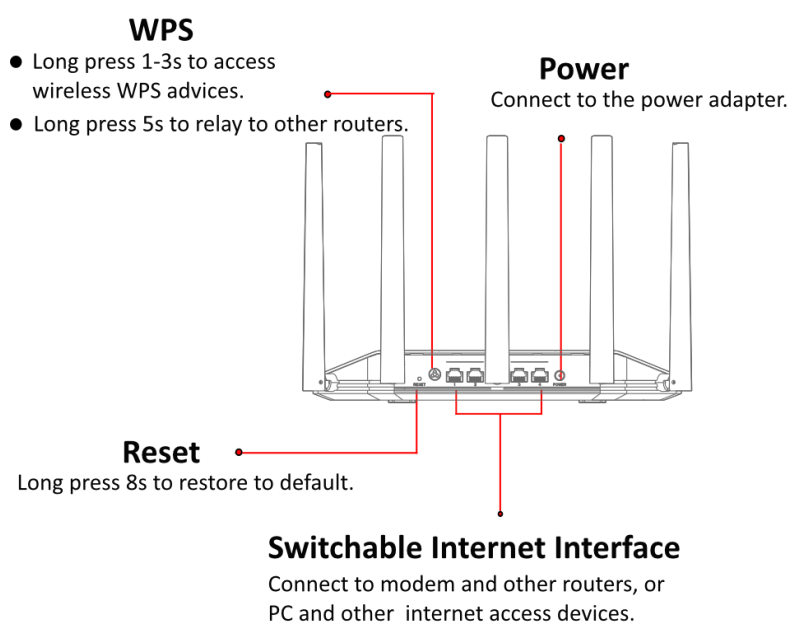

Software Function	
Application function	Routing Mode, Wireless Relay Mode, Wired Bridge Mode supported DHCP Server supported Guest Network Configuration supported Signal Adjustment supported WiFi Schedule supported Daylight Saving Time supported VLAN, WAN Self-Adaption IPv6 Time Synchronization Quick Diagnosis PPPoE DHCP Support accessing the Internet through static IP mode
Security Mode	Support WPA2-PSK,WPA/WPA2-PSK,WPA2-PSK/WPA3-SAE
Security Mechanism	Support fast and secure WPS connection Support hiding wireless network name Support controlling terminal network connection Support firewalls Login Authentication VPN Client Port Mapping DMZ UPNP
Management Method	Web, HPP, HC
Upgrade	Web, App Update and Upgrade
System Log	System log

▪ Physical Interface