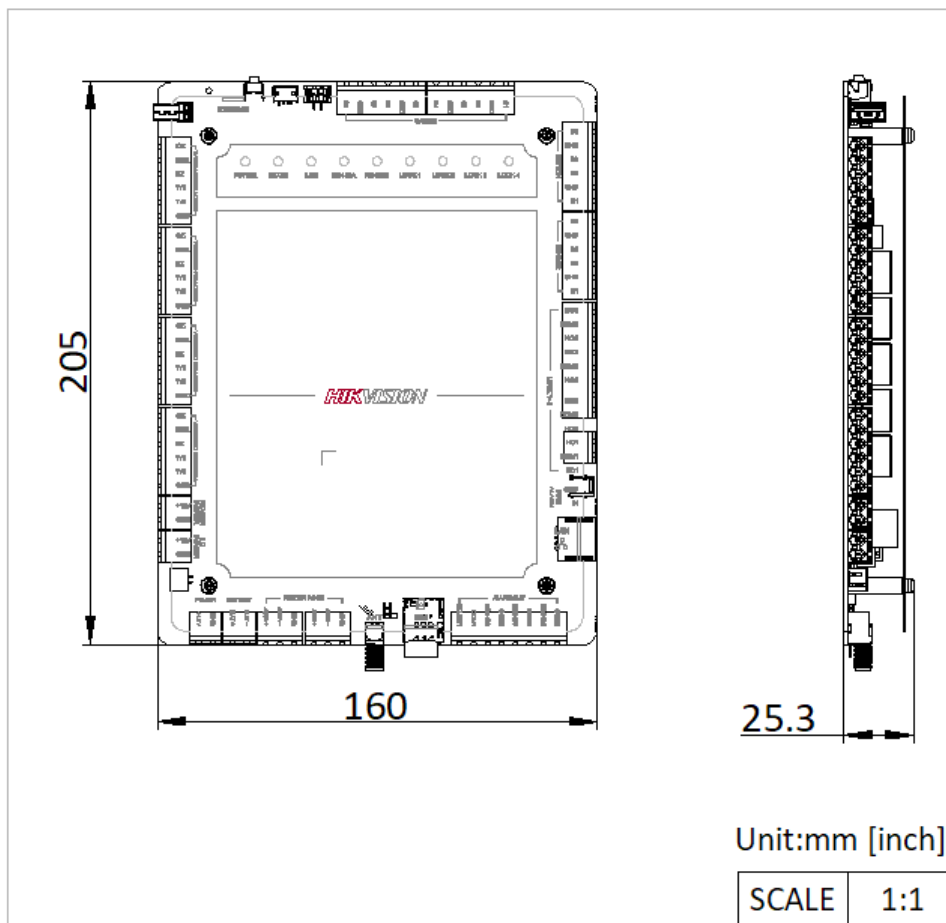

Headquarters

No.555 Qianmo Road, Binjiang District,
Hangzhou 310051, China
T +86-571-8807-5998
www.hikvision.com

Follow us on social media to get the latest product and solution information.