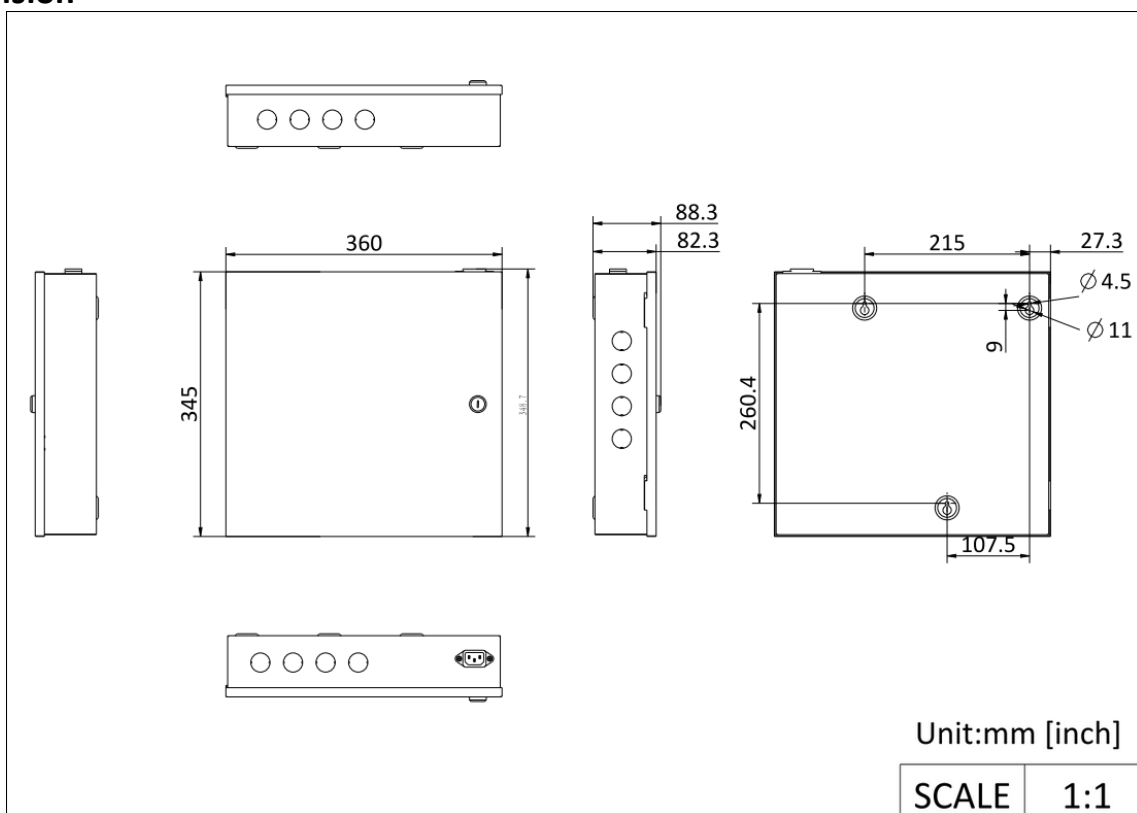

HikCentral Connect	Support
Hik-Partner Pro	Support
Multi-factor authentication	Support
First person in	Support
Anti-passback	Support
Multi-door interlocking	Support

▪ **Available Model**

DS-K2622X

▪ **Dimension**