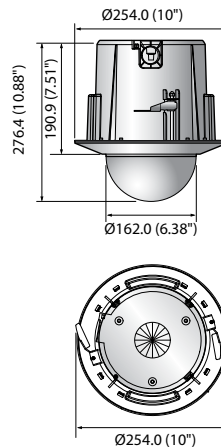

SHP-3701F

SHP-3701FB

In-ceiling Flush Mount
 In-ceiling Flush Mount Tinted (SHP-3701FB)

SHP-3701F/SHP-3701FB

Materials	Body/Bubble : Poly carbonate + ABS
Operating Temperature	-10°C ~ +50°C (+14°F ~ +122°F)
Operating Humidity	0 ~ 90% RH
Weight	830g (1.83 lb)
Dimensions	External : Ø254.0 x 276.4mm (Ø10" x 10.88") Internal : Ø186.0 x 242.0mm (Ø7.32" x 9.53")
Color	Ivory Clear Bubble (SHP-3701F) / Tinted Bubble (SHP-3701FB)

Dimensions

Unit: mm (inch)

SHP-3701F / SHP-3701FB