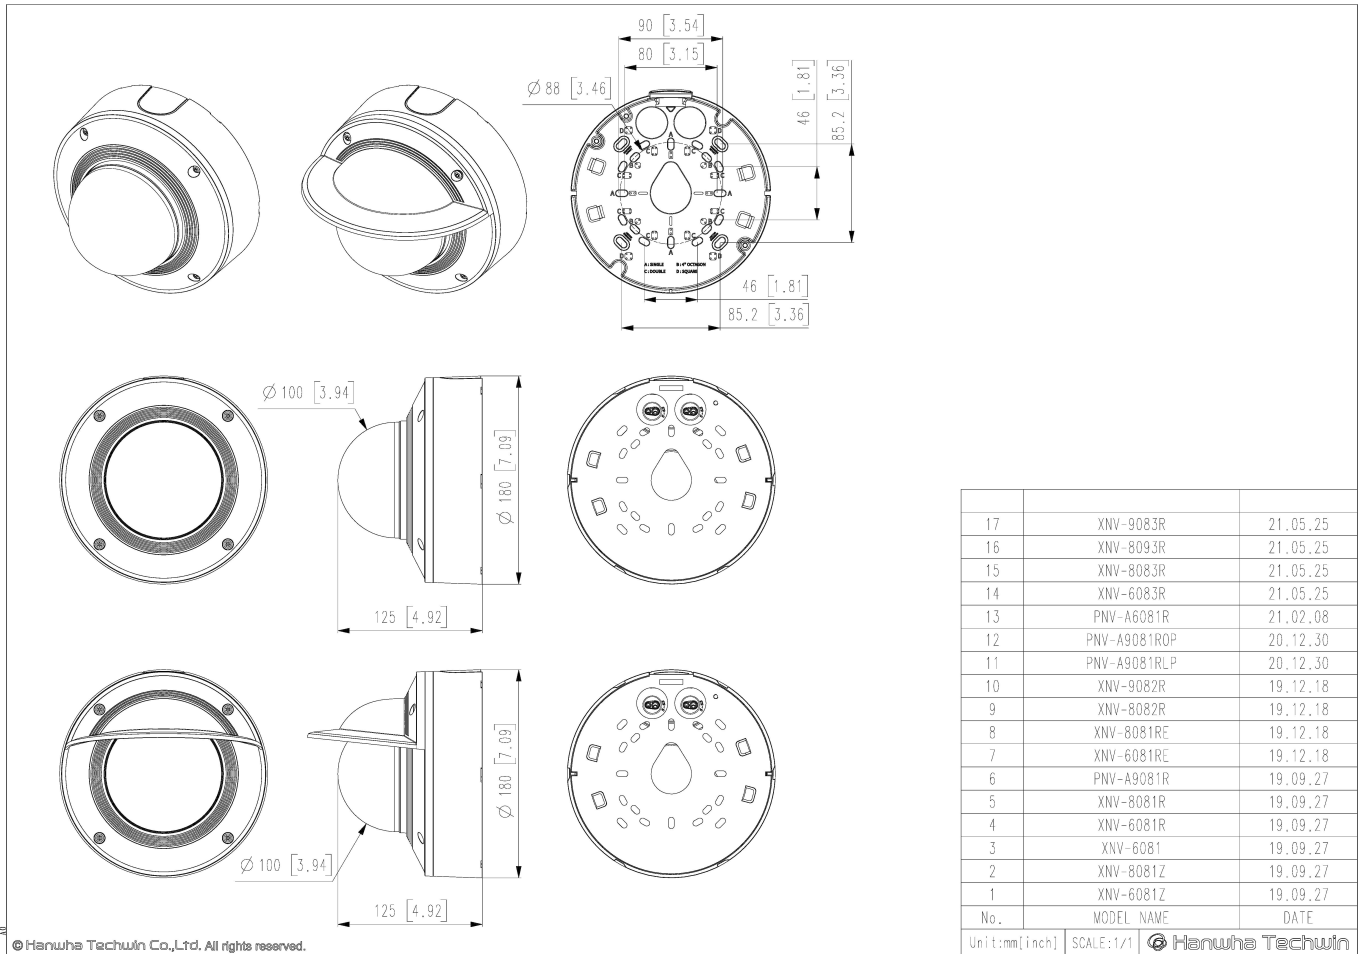

RAL Code

RAL9003

Product Dimensions / Weight

Ø180x125mm(Ø7.1x4.9") / 1.75kg(3.86lb)

XNV-6081Z

2M H.265 Vandal-Resistant Dome Camera

CAD

Unit:mm [inch]