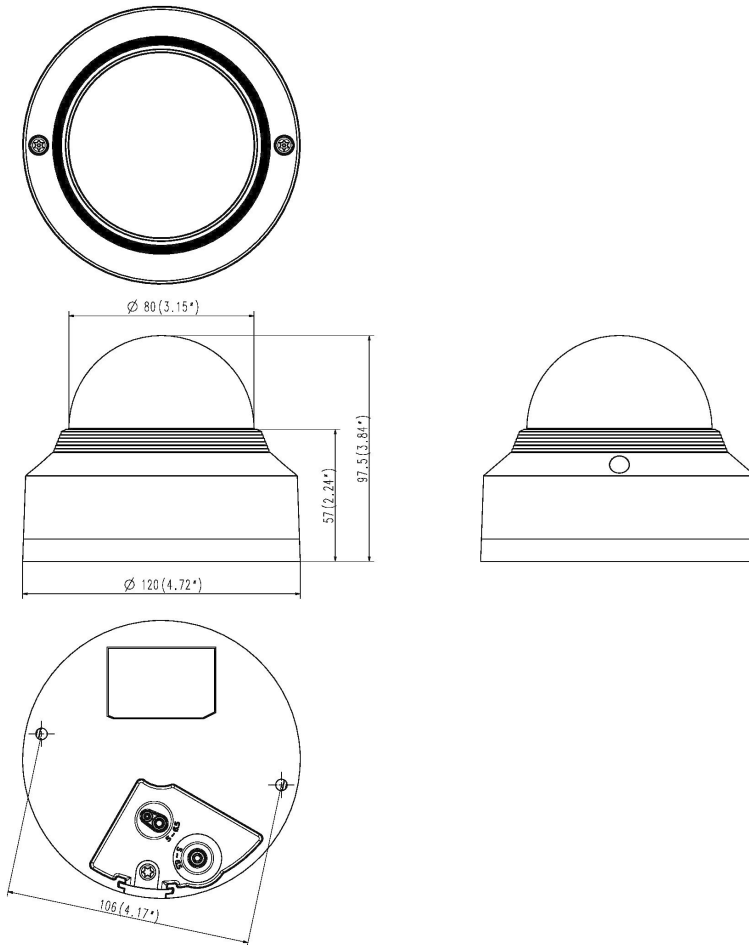

XNV-6010/6020
UNIT : mm[inch]