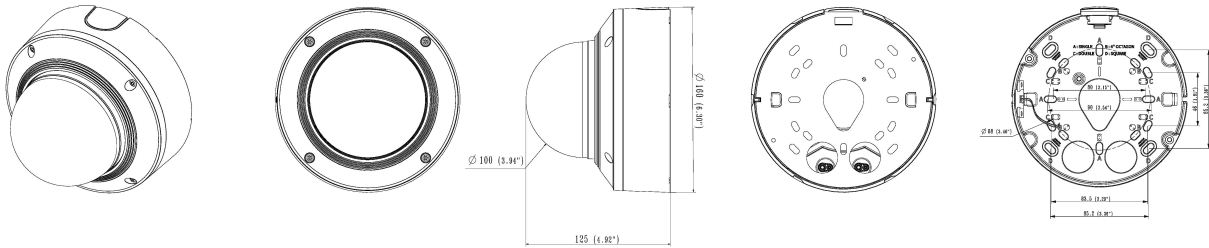

X-PLUS INDOOR VANDAL