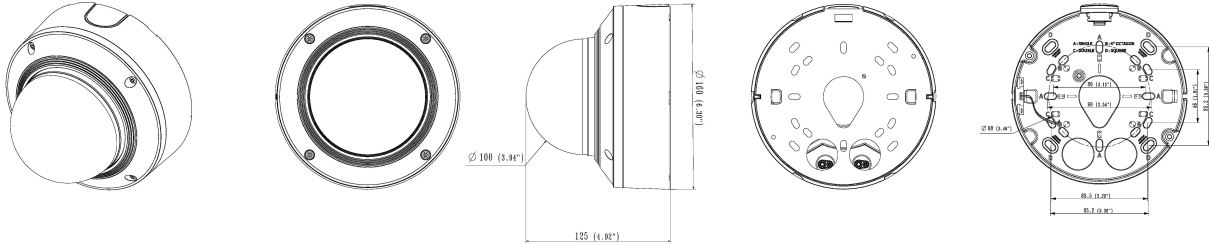

RAL Code

RAL9003

Product Dimensions / Weight

Ø160x125mm(6.30x 4.92"), 1.45Kg(3.20 lb)

XND-6081V

2M H.265 Dome Camera

CAD

Unit:mm [inch]

APPERANCE-XND-6081VZ/8081VZ/6081V/6081RV/8081RV

Unit : mm (inch)
SCALE 1:1
ver.190603

X-PLUS INDOOR VANDAL

X-PLUS INDOOR VANDAL with SKIN-COVER