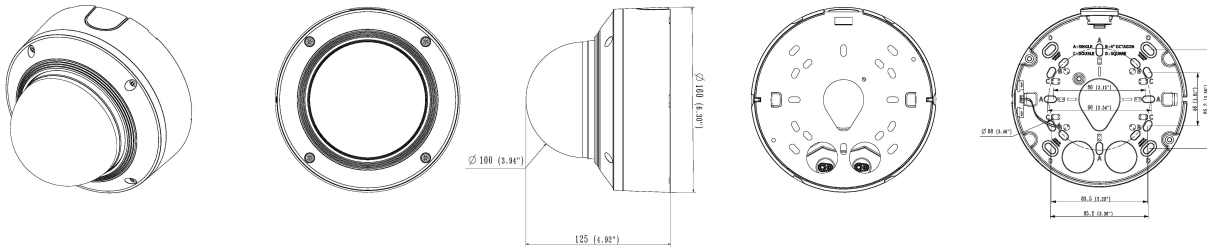

Hanwha Vision is formerly known as Hanwha Techwin.

XND-6081RV

RAL Code

RAL9003

Product Dimensions / Weight

Ø160x125mm(6.30x4.92"), 1.45kg(3.20 lb)

XND-6081RV

2M H.265 IR Dome Camera

CAD

Unit:mm [inch]

APPERANCE-XND-6081VZ/8081VZ/6081V/6081RV/8081RV

Unit : mm (inch)
SCALE 1:1
ver.190603

X-PLUS INDOOR VANDAL

X-PLUS INDOOR VANDAL with SKIN-COVER