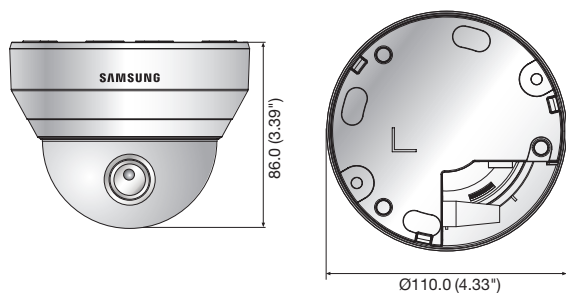

Dimensions

Unit : mm (inch)

Accessories (Optional)

SBP-300HM7 SBP-300LM SBP-300CM SBP-300WM1 SBP-300WM SBP-300B SBP-300PM SBP-300KM

SND-L6013RN/P

VIDEO	
Imaging Device	1/2.9" 2.19M CMOS
Total Pixels	2,000(H) x 1,121(V)
Effective Pixels	1,984(H) x 1,105(V)
Scanning System	Progressive
Min. Illumination	Color : 0.15Lux (1/30sec, F1.8), 0.003Lux (2sec, F1.8) B/W : 0Lux (IR LED on)
LENS	
Focal Length (Zoom Ratio)	3.6mm fixed
Max. Aperture Ratio	F1.8
Angular Field of View	H : 86.5° / V : 47.8° / D : 101.2°
Min. Object Distance	0.5m (1.64ft)
Lens Type	Fixed
Mount Type	Board type
PAN / TILT / ROTATE	
Pan / Tilt / Rotate Range	0° ~ 350° / 0° ~ 67° / 0° ~ 355°
OPERATIONAL	
IR Viewable Length	15m (49.21ft)
Camera Title	Off / On (Displayed up to 15 characters)
Day & Night	True Day & Night
Backlight Compensation	Off / BLC
Contrast Enhancement (DWDR)	SSDR (Samsung Super Dynamic Range) (Off / On)
Digital Noise Reduction	SSNR (Off / On)
Motion Detection	Off / On (4ea rectangular zones)
Privacy Masking	Off / On (6ea rectangular zones)
Gain Control	Off / Low / Middle / High
White Balance	ATW / AWC / Manual / Indoor / Outdoor
LDC (Lens Distortion Correction)	Off / On (5 levels with min / max)
Electronic Shutter Speed	Minimum / Maximum / Anti flicker
Flip / Mirror	Flip / Mirror / Hallway view
Intelligent Video Analytics	Motion detection with metadata, Tampering
Alarm Triggers	Motion detection, Tampering detection, SD card error, NAS error
Alarm Events	File upload via FTP and E-mail, Local storage recording at event, Notification via E-mail
NETWORK	
Ethernet	RJ-45 (10/100BASE-T)
Video Compression Format	H.264, MJPEG
Resolution	1920 x 1080, 1280 x 960, 1280 x 720, 1024 x 768, 800 x 600, 720 x 576, 640 x 480, 320 x 240
Max. Framerate	H.264 : Max. 30fps at all resolutions MJPEG : Max. 1fps at 1920 x 1080, 1280 x 960, 1280 x 720, 1024 x 768, Max. 15fps at other resolution
Video Quality Adjustment	H.264 : Target bitrate level control, MJPEG : Quality level control
Bitrate Control Method	H.264 : CBR or VBR, MJPEG : VBR
Streaming Capability	Multiple streaming (Up to 3 profiles)
Audio I/O	Built-in mic
Audio Compression Format	G.711 u-law / G.726 selectable G.726 (ADPCM) 8KHz, G.711 8KHz, G.726 : 16Kbps, 24Kbps, 32Kbps, 40Kbps
Audio Communication	Uni-directional audio
IP	IPv4, IPv6
Protocol	TCP/IP, UDP/IP, RTP(UDP), RTP(TCP), RTCP, RTSP, NTP, HTTP, HTTPS, SSL, DHCP, PPPoE, FTP, SMTp, ICMP, IGMP, SNMPv1/v2c/v3(MIB-2), ARP, DNS, DDNS, QoS, PIM-SM, UPnP, Bonjour
Security	HTTPS(SSL) login authentication, Digest login authentication IP address filtering, User access log, 802.1x authentication
Streaming Method	Unicast / Multicast
Max. User Access	6 users at unicast mode
Storage	micro SD/SDHC max. 32G, NAS - Motion images recorded in the SD memory card can be downloaded - Manual recording at local PC
Application Programming Interface	ONVIF Profile S, G, SUNAPI (HTTP API)
Webpage Language	English, French, German, Spanish, Italian, Chinese, Korean, Russian, Japanese, Swedish, Danish, Portuguese, Turkish, Polish, Czech, Rumanian, Serbian, Dutch, Croatian, Hungarian, Greek, Norwegian, Finnish
Web Viewer	Supported OS : Windows XP / VISTA / 7 / 8 / 8.1, MAC OS X 10.7 ~ 10.10 Supported Browser : Microsoft Internet Explorer (Ver. 8 ~ 11), Mozilla Firefox (Ver. 9 ~ 35), Google Chrome (Ver. 15 ~ 40), Apple Safari (Ver. 8.0.2(Mac OS X 10.10), 7.0.6 (Mac OS X 10.9), 6.0.2 (Mac OS X 10.8, 10.7 only), 5.1.7) * Mac OS X only
Central Management Software	SmartViewer
ENVIRONMENTAL	
Operating Temperature / Humidity	-10°C ~ +55°C (+14°F ~ +131°F) / Less than 90% RH
Storage Temperature / Humidity	-30°C ~ +60°C (-22°F ~ +140°F) / Less than 90% RH
ELECTRICAL	
Input Voltage / Current	PoE (IEEE802.3af, Class2)
Power Consumption	Max. 5.9W
MECHANICAL	
Color / Material	Ivory / Plastic
Dimensions (WxH)	Ø110.0 x 86.0mm (Ø4.33" x 3.39")
Weight	245g (0.54 lb)