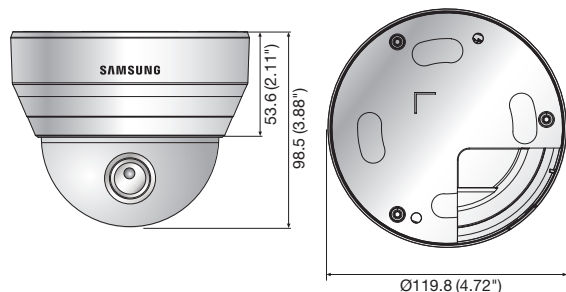

Dimensions

Unit : mm (inch)