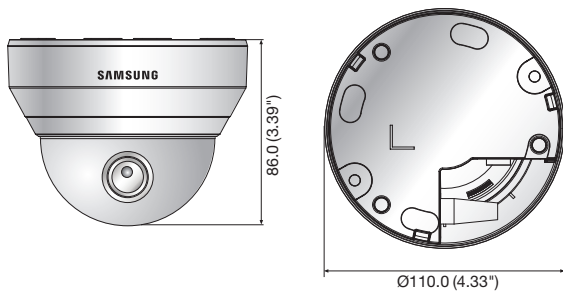

Dimensions

Unit : mm (inch)

Accessories (Optional)

SBP-300HM7 SBP-300LM SBP-300CM SBP-300WM1 SBP-300WM SBP-300B SBP-300PM SBP-300KM

SCD-6023RN/P

| VIDEO | |
|----------------------------------|--|
| Imaging Device | 1/2.9" 2M CMOS |
| Total Pixels | 2,000(H) x 1,121(V) 2.24M pixels |
| Effective Pixels | 1,984(H) x 1,105(V) 2.19M pixels |
| Scanning System | Progressive scan |
| Min. Illumination | Color : 0.25Lux (F2.1) B/W : 0Lux (IR LED on) |
| S / N Ratio | 52dB (AGC off, Weight on) |
| Video Output | BNC (AHD, CVBS selectable) |
| Resolution | 1920 x 1080 |
| Max. Framerate | 30fps@1080p, 30fps@720p |
| LENS | |
| Focal Length (Zoom Ratio) | 4mm fixed |
| Max. Aperture Ratio | F2.1 |
| Angular Field of View | H : 72.2° / V : 52.9° / D : 94.3° |
| Min. Object Distance | 0.5m (1.64ft) |
| Focus Control | Manual |
| Lens Type | Fixed |
| Mount Type | Board-in type |
| PAN / TILT / ROTATE | |
| Pan / Tilt / Rotate Range | 0° ~ 350° / 0° ~ 67° / 0° ~ 355° |
| OPERATIONAL | |
| On Screen Display | English, Japanese, Spanish, French, Portuguese, Korean, German, Italian, Russian, Polish, Czech, Romanian, Serbian, Swedish, Danish, Turkish |
| Camera Title | Off / On (Displayed 15 characters) |
| Day & Night | Auto (ICR) / Color / B/W |
| Backlight Compensation | Off / User BLC / HLC |
| Wide Dynamic Range | DWDR |
| Digital Noise Reduction | SSNRIV (Off / On) |
| Defog | Off / Auto / Manual |
| Motion Detection | Off / On (4 zones) |
| Privacy Masking | Off / On (4 zones rectangle) |
| Gain Control | Off / Low / Middle / High |
| White Balance | ATW / Outdoor / Indoor / Manual / AWC (1,800K° ~ 10,500K°) |
| Electronic Shutter Speed | 1sec ~ 1/12,000sec |
| Reverse | Off / H-Rev / V-Rev / HV-Rev |
| Profile | Basic, Day & Night, Backlight, Indoor, User |
| Remote Control Interface | Coaxial control |
| Protocol | Coax : NTSC/PAL - Samsung CCVC, Pelco-C (Coaxitron), AHD - ACP (AHD Coax Protocol) |
| IR Distance | 20m (65.62ft) |
| Video Transmission Distance | 500m (1,640.42ft) (75-5 coaxial cable) |
| ENVIRONMENTAL | |
| Operating Temperature / Humidity | -10°C ~ +55°C (+14°F ~ +131°F) / Less than 90% RH |
| ELECTRICAL | |
| Input Voltage / Current | 12V DC ±10% |
| Power Consumption | Max. 4.2W |
| MECHANICAL | |
| Color / Material | Ivory / Plastic |
| Dimensions (WxH) | Ø110.0 x 86.0mm (Ø4.33" x 3.39") |
| Weight | 242g (0.53 lb) |