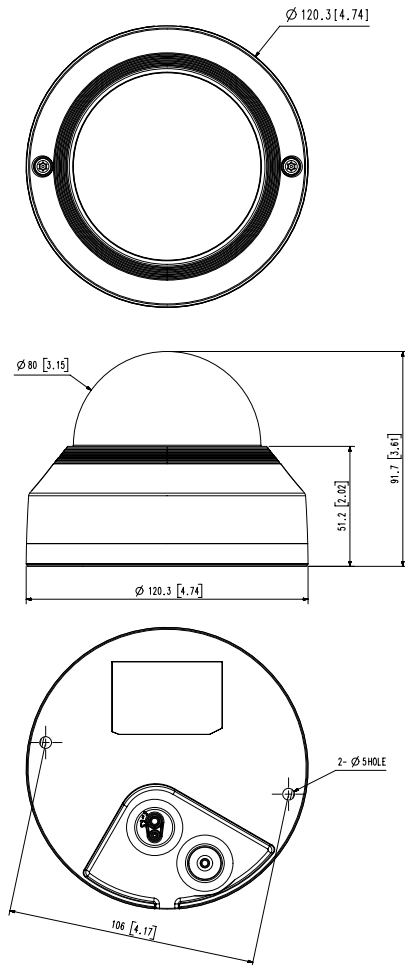

### Lens

Focal Length (Zoom Ratio)	4mm fixed focal
Max. Aperture Ratio	F1.6
Angular Field of View	H : 78.2, V : 41.2, D : 92.0
Focus Control	Fixed

## Mechanical

<b>Color / Material</b>	White / Aluminum
<b>RAL Code</b>	RAL9003
<b>Product Dimensions / Weight</b>	Ø120.3 x 91.7mm (Ø4.74 x 3.61"), 510g (1.124 lb)
<b>Compatible Conduit hole / Gangbox</b>	- SBD-120GP : Single, Double, 4"Octagon

# QNV-7022R

4MP IR Vandal Dome Camera

CAD

Unit: mm [inch]

QNV-6012R/6022R/6032R  
QNV-8010R/8020R/8030R  
UNIT : mm[inch]