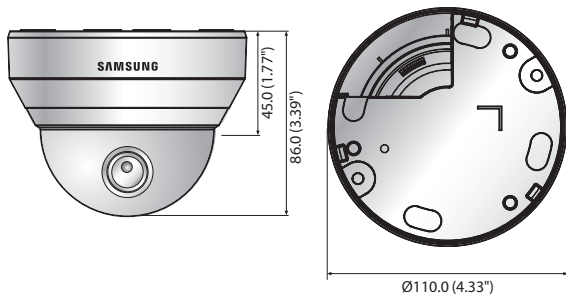

Dimensions

Unit : mm (inch)

Accessories (Optional)

QND-7010R/7020R/7030R

VIDEO	
Imaging Device	1/3" 4M CMOS
Total Pixels	2,720(H) x 1,536(V)
Effective Pixels	2,688(H) x 1,520(V)
Scanning System	Progressive
Min. Illumination	Color : 0.5Lux (QND-7010R), 0.4Lux (QND-7020R), 0.3Lux (QND-7030R) B/W : 0Lux (IR LED on)
LENS	
Focal Length (Zoom Ratio)	2.8mm fixed (QND-7010R), 3.6mm fixed (QND-7020R), 6mm fixed (QND-7030R)
Max. Aperture Ratio	F2.2
Angular Field of View	H : 110.0° / V : 63.0° / D : 128.0° (QND-7010R) H : 81.0° / V : 45.0° / D : 95.0° (QND-7020R) H : 53.0° / V : 31.0° / D : 62.0° (QND-7030R)
Lens Type	Fixed
Mount Type	Board type
PAN / TILT / ROTATE	
Pan / Tilt / Rotate Range	0° ~ 350° / 0° ~ 67° / 0° ~ 355°
OPERATIONAL	
IR Viewable Length	20m (65.62ft)
Camera Title	Off / On (Displayed up to 20 characters per line) - W/W : English / Numeric / Special characters - China : English / Numeric / Special / Chinese characters - Common : Multi-line (Max. 5), Color (Grey / Green / Red / Blue / Black / White), Transparency, Auto scale by resolution
Day & Night	True Day & Night
Backlight Compensation	Off / BLC
Wide Dynamic Range	120dB
Digital Noise Reduction	SSNR (Off / On)
Motion Detection	Off / On (4ea polygonal zones)
Privacy Masking	Off / On (6ea rectangular zones)
Gain Control	Off / Low / Middle / High
White Balance	ATW / AWC / Manual / Indoor / Outdoor
LDC (Lens Distortion Correction)	Off / On (5 levels with min / max)
Electronic Shutter Speed	Minimum / Maximum / Anti flicker
Flip / Mirror	Flip / Mirror / Hallway view
Intelligent Video Analytics	Motion detection with metadata, Tampering, Defocus detection
Alarm I/O	Input 1 / Output 1
Alarm Triggers	Motion detection, Tampering detection, SD card error, NAS error, Alarm input, Defocus detection
Alarm Events	File upload via FTP and E-mail, Local storage recording at event, Notification via E-mail, External output
Pixel Counter	Support (Plug-in viewer only)
NETWORK	
Ethernet	RJ-45 (10/100BASE-T)
Video Compression Format	H.265, H.264, MJPEG
Resolution	2592 x 1520, 2560 x 1440 (16:9), 2304 x 1296, 1920 x 1080, 1280 x 1024, 1280 x 960, 1280 x 720, 1024 x 768, 800 x 600, 800 x 450, 720 x 576, 720 x 480, 640 x 480, 640 x 360, 320 x 240
Max. Framerate	H.265/H.264 : Max 20fps at 4M, Max 30fps at under 2M MJPEG : Max 15fps
Smart Codec	WiseStream
Video Quality Adjustment	H.265/H.264 : Target bitrate level control, MJPEG : Quality level control
Bitrate Control Method	H.265/H.264 : CBR or VBR, MJPEG : VBR
Streaming Capability	Multiple streaming (Up to 3 profiles)
Audio I/O	Built-in mic
Audio Compression Format	G.711 u-law / G.726 selectable G.726 (ADPCM) 8KHz, G.711 8KHz, G.726 : 16Kbps, 24Kbps, 32Kbps, 40Kbps
Audio Communication	Uni-directional audio
IP	IPv4, IPv6
Protocol	TCP/IP, UDP/IP, RTP (UDP), RTP (TCP), RTCP, RTSP, NTP, HTTP, HTTPS, SSL/TLS, DHCP, PPPoE, FTP, SMTP, ICMP, IGMP, SNMPv1/v2c/v3 (MIB-2), ARP, DNS, DDNS, QoS, PIM-SM, UPnP, Bonjour
Security	HTTPS(SSL) login authentication, Digest login authentication IP address filtering, User access log, 802.1x authentication
Streaming Method	Unicast / Multicast
Max. User Access	6 users at unicast mode micro SD/SDHC/SDXC Max. 128G, NAS - Motion images recorded in the SD memory card can be downloaded - Manual recording at local PC
Storage	
Application Programming Interface	ONVIF Profile S/G, SUNAPI (HTTP API)
Webpage Language	English, French, German, Spanish, Italian, Chinese, Korean, Russian, Japanese, Swedish, Portuguese, Turkish, Polish, Czech, Dutch, Hungarian, Greek
Web Viewer	Supported OS : Windows 7, 8, 10, Mac OS X 10.8, 10.9, 10.10, 10.11 Non-plugin Webviewer - Supported Browser : Google Chrome 47, MS Edge 20 - Support Codec : - Video : H.264, MJPEG (Max. 1M 15fps) - Audio : G.711 Plug-in Webviewer Supported Browser : MS Explore 11, Mozilla Firefox 43, Apple Safari 9 * Mac OS X only
Central Management Software	SmartViewer
ENVIRONMENTAL	
Operating Temperature / Humidity	-10°C ~ +55°C (+14°F ~ +131°F) / Less than 90% RH
Storage Temperature / Humidity	-30°C ~ +60°C (-22°F ~ +140°F) / Less than 90% RH
Vandal Resistance	IK08
ELECTRICAL	
Input Voltage / Current	PoE (IEEE802.3af, Class3) / 12V DC
Power Consumption	Max. 7W (PoE), Max. 5.8W (12V DC) : QND-7010R Max. 6.5W (PoE), Max. 5.43W (12V DC) : QND-7020R/7030R
MECHANICAL	
Color / Material	Ivory / Plastic
Dimensions (WxH)	Ø110.0 x 86.0mm (Ø4.33" x 3.39")
Weight	290g (0.64 lb)