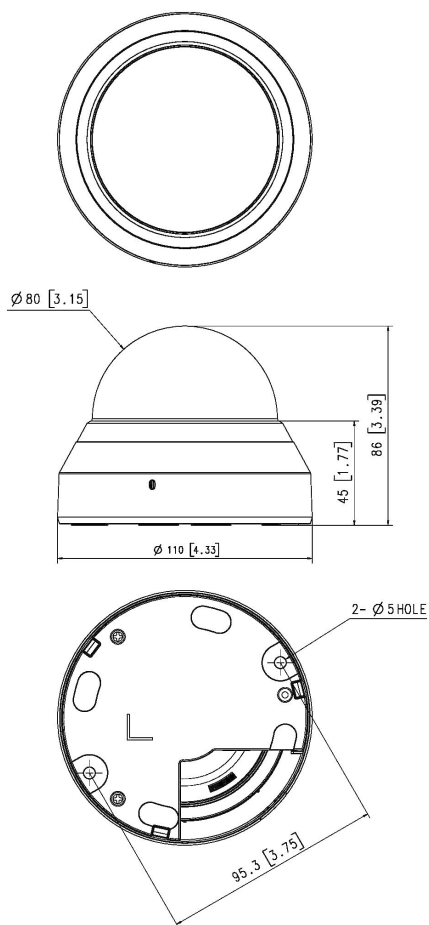

Mechanical

Color / Material	White / Plastic
RAL Code	RAL9003
Product Dimensions / Weight	ø110.0x86.0mm(ø4.33x3.39"), 255g(0.56 lb)

Certifications & Standards

DORI (EN62676-4 standard)

Detect (25PPM/ 8PPF)	25.1m(82.21ft)
Observe (63PPM/ 19PPF)	10.0m(32.89ft)
Recognize (125PPM/ 38PPF)	5.0m(16.44ft)
Identify (250PPM/ 76PPF)	2.5m(8.22ft)

LPR/ANPR/MMCR

Wisenet Road AI LPR/ANPR/MMCR

QND-6012R1

2MP IR Dome Camera

CAD

Unit:mm [inch]

QND-6012R/6022R/6032R
UNIT : mm[inch]