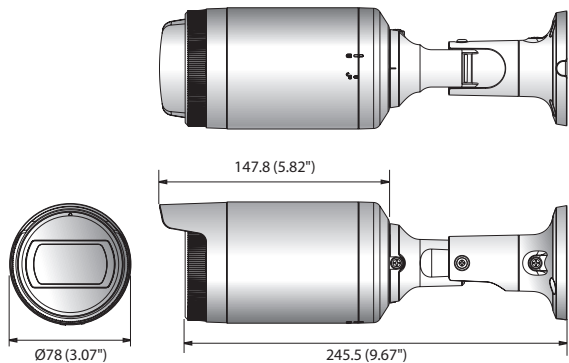

Dimensions

Unit : mm (inch)

LNO-6070R