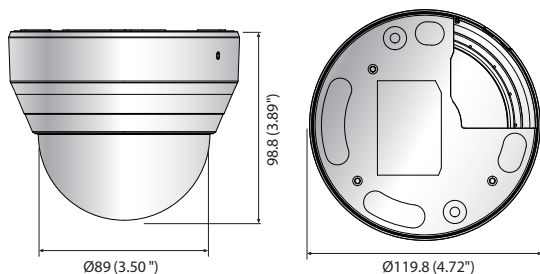

Dimensions

Unit : mm (inch)

Accessories (Optional)

LND-6070R