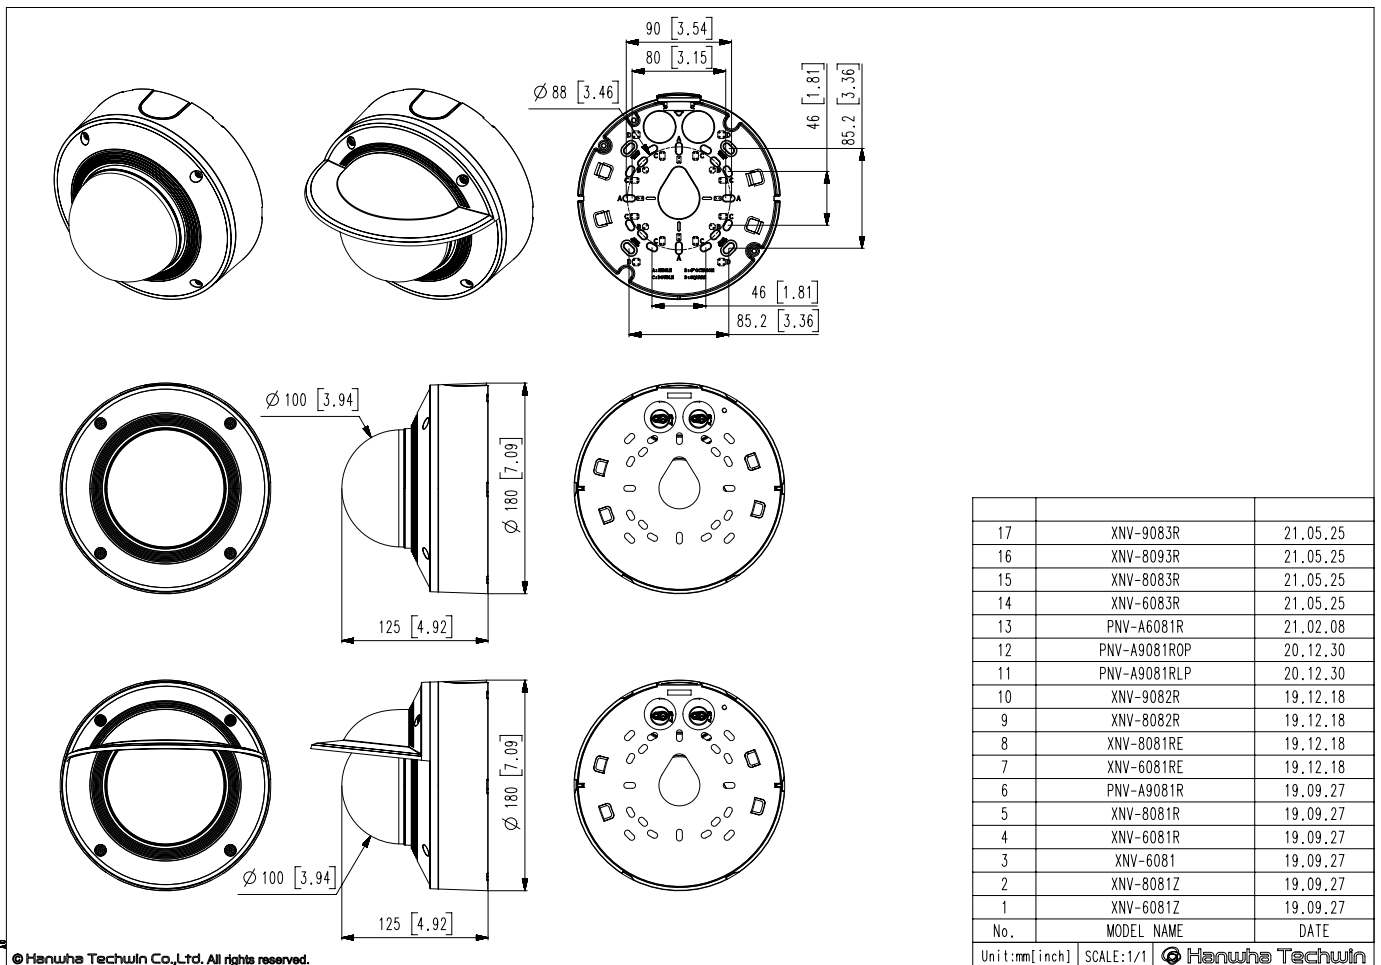

Mechanical	
Color / Material	White / Aluminum
RAL Code	RAL9003
Product Dimensions / Weight	Ø180x125mm(7.09x4.92"), Weight : 1.90Kg (4.19lb)
Compatible Conduit hole / Gangbox	3/4"(M25) Single, Double, 4"Octagon, Square

Camera Height	Up to 5m (18ft)	Up to 7m (24ft)
Vehicle Recognition	Make : 70+ Model : 600+ Color : 11	
Available Countries	Albania, Armenia, Austria, Belarus, Belgium, Bosnia and Herzegovina, Bulgaria, Cyprus, Czechia, Denmark, Estonia, Finland, France, Greece, Germany, Hungary, Ireland, Iceland, Italy, Lithuania, Luxembourg, Latvia, Montenegro, North Macedonia, Malta, Netherlands, Norway, Poland, Portugal, Romania, Serbia, Slovenia, Slovakia, Spain, Switzerland, Turkey, United Kingdom, United States of America, Canada, Russian Federation, Azerbaijan, Uzbekistan, Ukraine, Kyrgyzstan, Kazakhstan, Tajikistan, Georgia, Turkmenistan, Australia, Newziland, Hongkong, Indonesia, Vietnam, Taiwan, Bahrain, Kuwait, Oman, Qatar, KSA (Kingdom of Saudi Arabia), UAE, South Africa	

PNV-A9081RLP

4K LPR/ANPR IR Vandal Dome Camera

CAD

Unit: mm [inch]

© Hanwha Techwin Co., Ltd. All rights reserved.