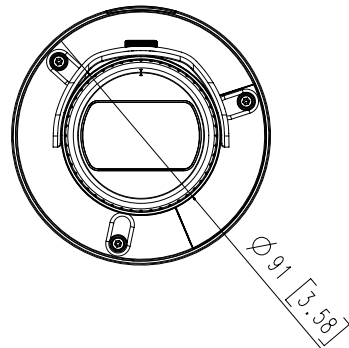

Mechanical

Color / Material	Dark gray / Aluminum, Hard-coated window
Product Dimensions / Weight	Ø91.0x368.6mm (3.58" x 14.51") (Without sunshield), Weight : 2.48Kg (5.47lb)

DORI (EN62676-4 standard)

Detect (25PPM/ 8PPF)	Wide: 62.9m(206.34ft) / Tele: 183m(600.33ft)
Observe (63PPM/ 19PPF)	Wide: 25.1m(82.34ft) / Tele: 73.3m(240.46ft)
Recognize (125PPM/ 38PPF)	Wide: 12.6m(41.33ft) / Tele: 36.6m(120.07ft)
Identify (250PPM/ 76PPF)	Wide: 6.3m(20.67ft) / Tele: 18.3m(60.03ft)

3	PNO-A6081R	'21.04.26
2	XNO-9082R/8082R	'20.05.21
1	PNO-A9081R/A8081R	'19.10.14
No.	MODEL NAME	DATE
Unit:mm[inch]		SCALE:1/1
Hanwha Techwin		

-1/6-0113-

A0

© Hanwha Techwin Co.,Ltd. All rights reserved.