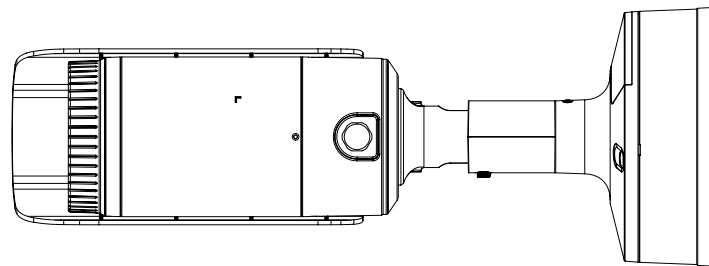

3	PNO-A6081R	'21.04.26
2	XNO-9082R/8082R	'20.05.21
1	PNO-A9081R/A8081R	'19.10.14
No.	MODEL NAME	DATE
Unit:mm[inch]		SCALE:1/1
Hanwha Techwin		

-1/6-0113-

A0

© Hanwha Techwin Co.,Ltd. All rights reserved.