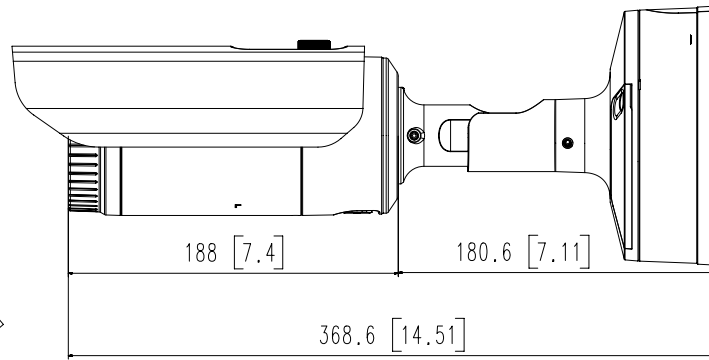

3	PNO-A6081R	'21.04.26
2	XNO-9082R/8082R	'20.05.21
1	PNO-A9081R/A8081R	'19.10.14
No.	MODEL NAME	DATE
Unit:mm[inch]		SCALE:1/1
Hanwha Techwin		

-1/6-0113-

A0

© Hanwha Techwin Co.,Ltd. All rights reserved.