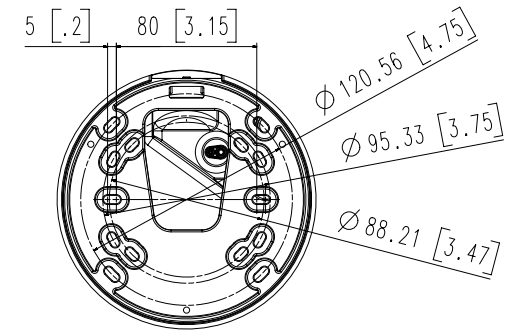

Mechanical

Color / Material	Dark gray / Aluminum, Hard-coated window
Product Dimensions / Weight	Ø91.0x368.6mm (3.58" x 14.51") (Without sunshield), Weight : 2.48Kg (5.47lb)

DORI (EN62676-4 standard)

Detect (25PPM/ 8PPF)	Wide: 62.9m(206.34ft) / Tele: 183m(600.33ft)
Observe (63PPM/ 19PPF)	Wide: 25.1m(82.34ft) / Tele: 73.3m(240.46ft)
Recognize (125PPM/ 38PPF)	Wide: 12.6m(41.33ft) / Tele: 36.6m(120.07ft)
Identify (250PPM/ 76PPF)	Wide: 6.3m(20.67ft) / Tele: 18.3m(60.03ft)

3	PNO-A6081R	'21.04.26
2	XNO-9082R/8082R	'20.05.21
1	PNO-A9081R/A8081R	'19.10.14
No.	MODEL NAME	DATE
Unit:mm[inch]		SCALE:1/1
Hanwha Techwin		

-1/6-0113-

A0

© Hanwha Techwin Co.,Ltd. All rights reserved.