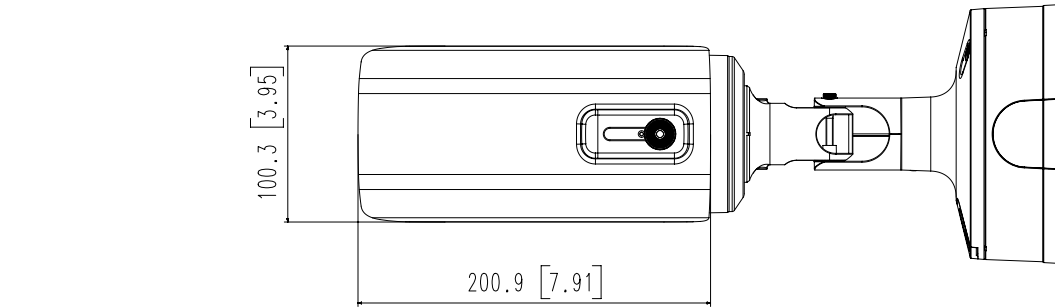

3	PNO-A6081R	'21.04.26
2	XNO-9082R/8082R	'20.05.21
1	PNO-A9081R/A8081R	'19.10.14
No.	MODEL NAME	DATE
Unit:mm[inch]		SCALE:1/1
Hanwha Techwin		

-1/6-0113-

A0

© Hanwha Techwin Co.,Ltd. All rights reserved.