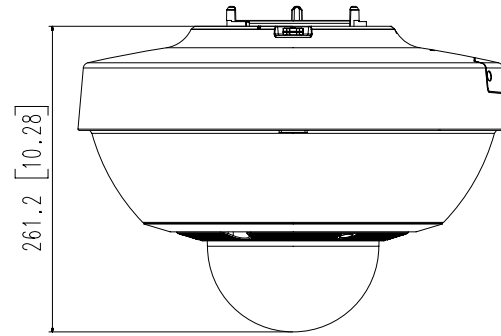

PF 1-1/2 inch TAP

Ø 367.8 [14.48]

3	파생 MODEL2	
2	파생 MODEL1	
1	BASIC MODEL	'20.10.22
No.	MODEL NAME	PNM-9322VQP
Unit:mm[inch]		SCALE:2/3
Hanwha Techwin