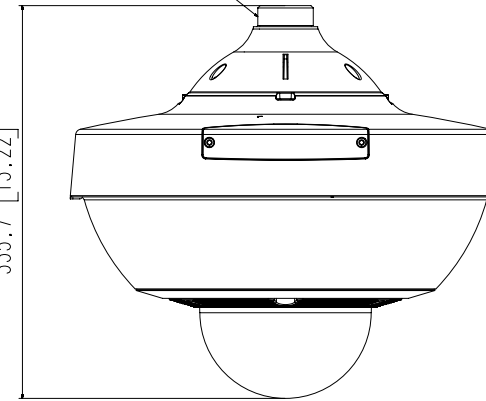

PF 1-1/2 inch TAP