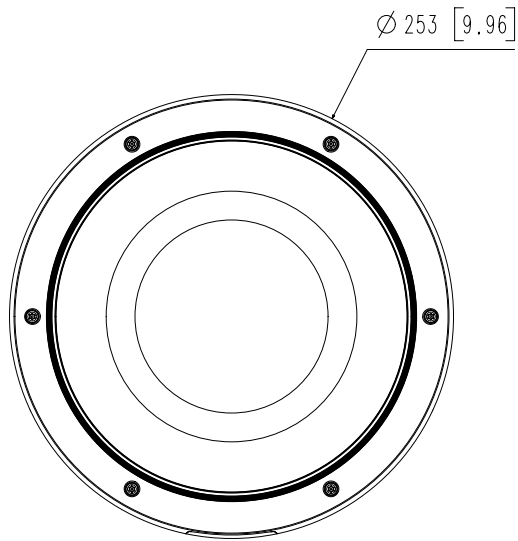

### Mechanical

<b>Color / Material</b>	White / Aluminum
<b>RAL Code</b>	RAL9003
<b>Product Dimensions / Weight</b>	Ø253mmx130mm, 3000g

- The latest product information / specification can be found at [hanwha-security.com](http://hanwha-security.com)
- Design and specifications are subject to change without notice.
- Wisenet is the proprietary brand of Hanwha Techwin, formerly known as Samsung Techwin.