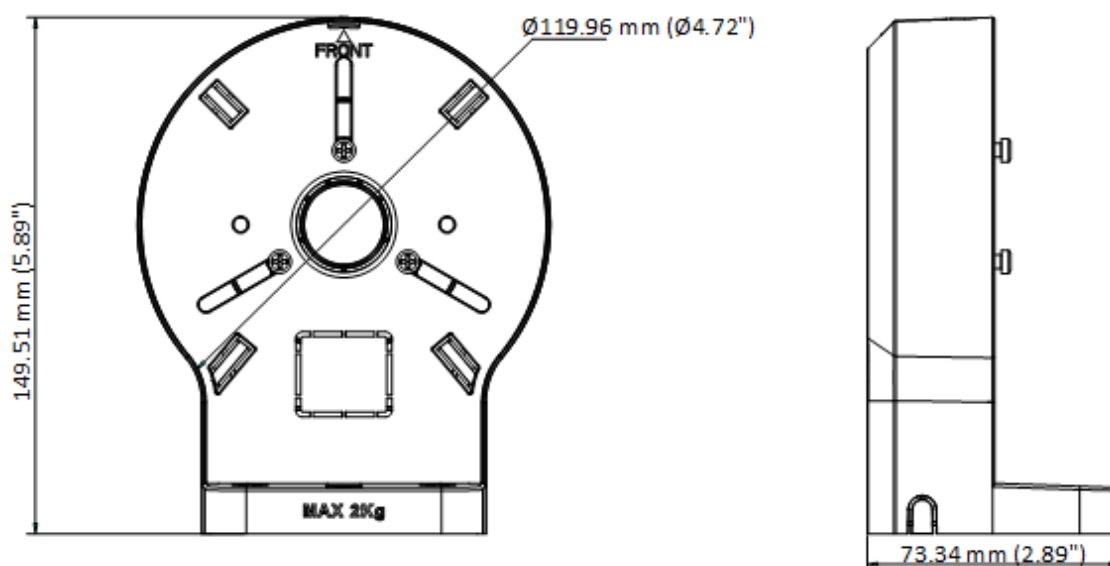

▪ **Specification**

Parameters	
Weight	Approx. 130 g (0.29 lb.)
Appearance	Hikvision White
Material	Plastic
Dimension	149.5 mm × 120 mm × 73.3 mm (5.89" × 4.72" × 2.89")

▪ **Available Model**

DS-2280ZJ

▪ **Dimension**