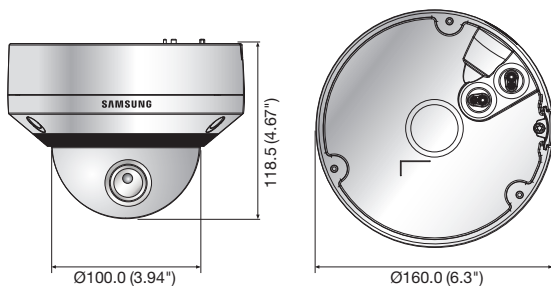

Dimensions

Unit : mm (inch)